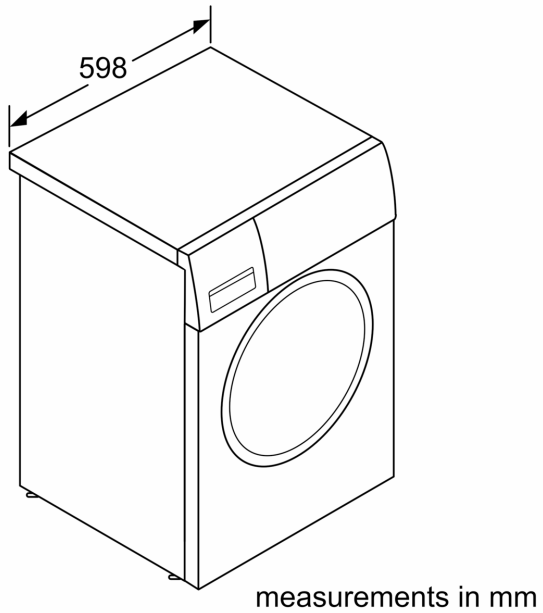

- WMZ2200 Floor securing component
- WMZ2381 Extension for cold water inlet /Aquastop
- WMZPW20W Platform with pull-out, washer, cubic

Built-in / Free-standing:	Free-standing
Door hinge:	Left
Color / Material body:	White
Length electrical supply cord:	210.0 cm
Height of the appliance:	848 mm
Dimensions of the product:	848 x 598 x 590 mm
Wheels:	No
Net weight:	73.3 kg
Drum volume:	65 l
Door Frame:	Chrome, blackgray
Color Buttons:	black
Color Dial:	Chrome-black
Noise level washing:	44 dB(A) re 1 pW
Connection rating:	1900 W
Fuse protection:	10 A
Voltage:	220 V
Frequency:	50 Hz
Energy Star Qualified:	No
Cord Included:	Yes
Plug type:	GB plug
Length of supply hose (in):	59.05 "
Dimensions of the packed product:	35.03 x 26.57 x 27.95
Net weight:	162.000 lbs
Gross weight:	170.000 lbs
Length of drain hose:	150.00 cm
Length of supply hose:	150.00 cm
Dimensions of the packed product (HxWxD):	890 x 675 x 710 mm
Gross weight:	77.0 kg
Connection rating:	1900 W
Fuse protection:	10 A
Voltage:	220 V
Frequency:	50 Hz
Water protection system:	Multiple water protection
Max. spin speed:	1200 rpm
Spin speed options:	Variable
Digital countdown indicator:	Yes
Drying progress indicator:	LED-display
Maximum capacity in kg (EU 2017/1369):	8.0 kg

Series 6, Washing machine, front loader, 8 kg, 1200 rpm WGG234E0SG

Remove common stains quickly and easily with Bosch Anti-Stain technology for greater peace of mind everytime.

Technical Information

- Capacity: 8kg
- Maximum spin speed : 1200 rpm
- Dimensions (H x W x D): 84.8 cm x 59.8 cm x 59.0 cm
- 32 cm porthole, 165° swing door

**Series 6, Washing machine, front loader, 8 kg, 1200 rpm
WGG234E0SG**

Measurements in mm