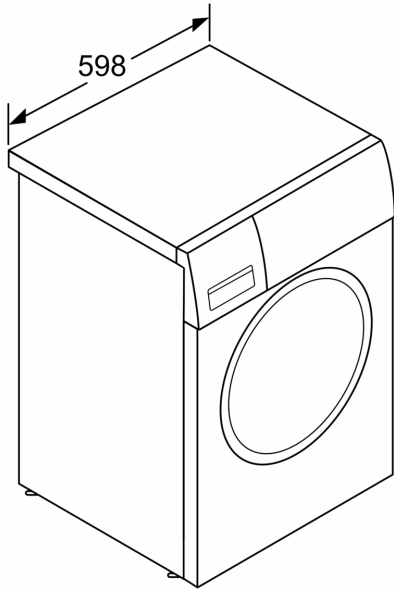

Built-in / Free-standing:Free-standing
 Door hinge: Left
 Color / Material body:White
 Length electrical supply cord: 160.0 cm
 Height of the appliance: 848 mm
 Dimensions of the product:848 x 598 x 590 mm
 Wheels:No
 Net weight: 74.7 kg
 Drum volume: 65 l
 Door Frame:Chrome, blackgray
 Color Buttons: chrome, white
 Color Dial: chrome
 Noise level washing: 48 dB(A) re 1 pW
 Connection rating: 2300 W
 Fuse protection:10 A
 Voltage: 220-240 V
 Frequency: 50 Hz
 Total annual energy consumption:238.0 kWh/annum
 Energy Star Qualified:No
 Cord Included:Yes
 Plug type: Israel plug with round pins
 Length of supply hose (in):59.05 "
 Dimensions of the packed product: 34.44 x 25.98 x 27.16
 Net weight:165.000 lbs
 Gross weight: 166.000 lbs
 Length of drain hose: 150.00 cm
 Length of supply hose: 150.00 cm
 Dimensions of the packed product (HxWxD): 875 x 660 x 690 mm
 Gross weight: 75.4 kg
 Connection rating: 2300 W
 Fuse protection:10 A
 Voltage: 220-240 V
 Frequency: 50 Hz
 Energy consumption: 1.19 kWh
 Water consumption:62.0 l
 Total annual water consumption: 12400 l
 Total annual energy consumption:238.0 kWh/annum
 Water protection system: Aquastop
 Max. spin speed:1400 rpm
 Spin speed options: Variable
 Digital countdown indicator: Yes
 Drying progress indicator: LED-display
 Maximum capacity in kg (EU 2017/1369): 9.0 kg

Technical Information

- Dimensions (H x W x D): 84.8 cm x 59.8 cm x 59.0 cm
- slide-under

**Series 8, Washing machine, front
loader, 9 kg, 1400 rpm
WAW28790IL**

measurements in mm