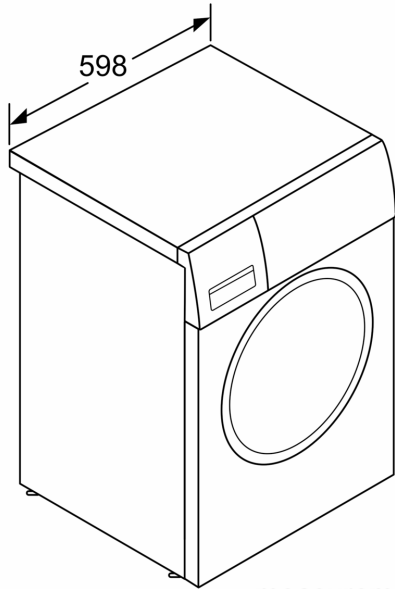

**Series 2, Washing machine, front loader, 7 kg, 1000 rpm
WAJ20170ME**

measurements in mm