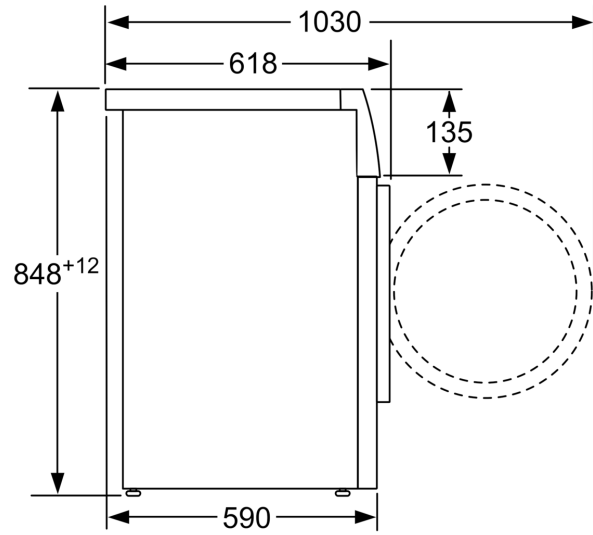

measurements in mm