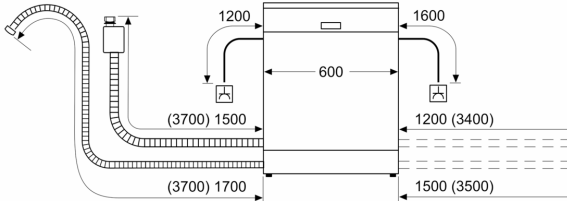

Safety

- Aqua Stop - Prevent Water Leakage

² Energy consumption in kWh per 100 cycles (in programme Eco 50 °C)

³ Water consumption in litres per cycle (in programme Eco 50 °C)

**Series 6, Fully-integrated
dishwasher, 60 cm
SMV6ZCX42E**

measurements in mm

socket
() values with extension kit

measurements in mm