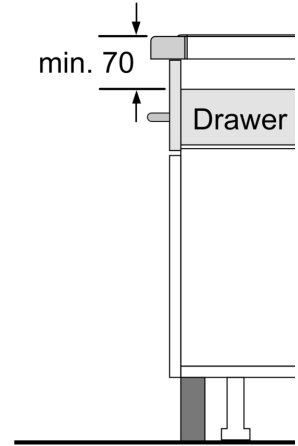

Product name/family: Cooking zone ceramic
 Built-in / Free-standing: Built-in
 Energy input: Electric
 Total number of positions that can be used at the same time: 4
 Width of the appliance: 792 mm
 Dimensions: 56 x 792 x 512 mm
 Dimensions of the packed product (HxWxD): 126 x 953 x 608 mm
 Net weight: 15.7 kg
 Gross weight: 19.4 kg
 Residual heat indicator: Separate
 Location of control panel: Front
 Basic surface material: Ceramic
 Color of surface: Black
 Length electrical supply cord: 110.0 cm
 Sealed Burners: No
 heating with booster: All
 Power of 2nd heating element (kW): 3.3 kW
 Power of heating element (kW in boost): [3.7] kW
 Power of 6th heating element (kW in boost): 3.7 kW
 Connection rating: 7400 W
 Voltage: 220-240 V
 Frequency: 50; 60 Hz
 Energy input: Electric
 Plug type: no plug
 Appliance Dimensions (h x w x d) (in): x x
 Dimensions of the packed product: 4.96 x 23.93 x 37.51
 Net weight: 35.000 lbs
 Gross weight: 43.000 lbs
 Total number of positions that can be used at the same time: 4
 Length electrical supply cord: 110.0 cm
 Dimensions: 56 x 792 x 512 mm
 Dimensions of the packed product (HxWxD): 126 x 953 x 608 mm
 Net weight: 15.7 kg
 Gross weight: 19.4 kg

Technical information

- wireless temperature sensor for cooktop included.
- Home Connect (only in countries where Home Connect service is available)
- Appliance measurements (H/W/D): 56 mm x 792 mm x 512 mm
- Min. worktop thickness: 30 mm
- Total connected load: 7.4 KW

**Series 8, Induction hob, 80 cm, Black
PXY821DX6E**

A:
B:
C:
D:
E:
The
with
suit

F

① Ventilation gap must be present

① Ventilation gap must be present.