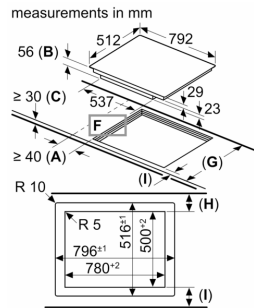

**Series 8, Induction hob, 80 cm, Black
PXY821DX6E**

A:
B:
C:
D:
E:
The
with
suit

F