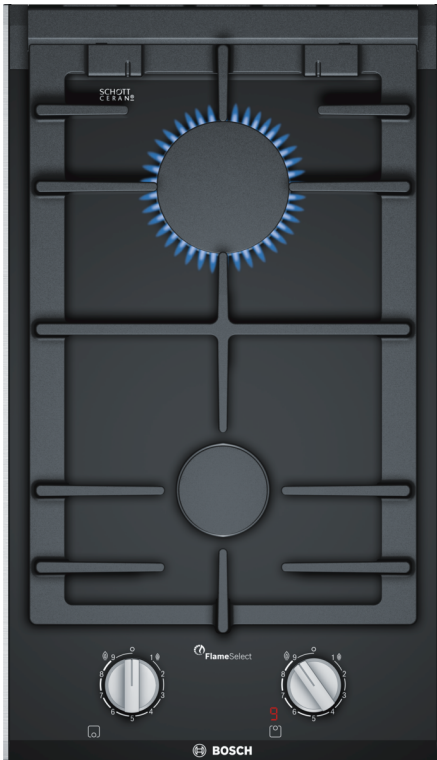

**Series 8, Domino gas hob, 30 cm,
Ceramic, Black
PRB3A6D70**

**The domino gas hob with FlameSelect:
achieve perfect cooking results thanks to
nine precisely defined power levels.**

- **Continuous cast-iron pan support:** for high firmness and stability of cookware.
- **Sword knobs:** for an ergonomic control.
- **Surface:** highly heat-resistant glass-ceramic design.
- **FlameSelect:** for a precise adjustment of the flame in nine defined levels.
- **Heavy-duty continuous surface grates can be easily and quickly cleaned in the dishwasher.**

Product name/family: Vario/Domino gas hob w control
 Built-in / Free-standing: Built-in
 Energy input: Gas
 Total number of positions that can be used at the same time: 2
 Min. required niche size for installation (HxWxD): 45 x 270 x 490-500 mm
 Width of the appliance: 306 mm
 Dimensions: 47 x 306 x 527 mm
 Dimensions of the packed product (HxWxD): 185 x 385 x 578 mm
 Net weight: 7.1 kg
 Gross weight: 8.0 kg
 Residual heat indicator: Separate
 Location of control panel: Front
 Basic surface material: Ceramic
 Color of surface: Black, Alu, brushed
 Color of frame: Black
 Length electrical supply cord: 100.0 cm
 Connection rating: 2 W
 Gas connection rating: 4700 W
 Fuse protection: 3 A
 Voltage: 220-240 V
 Frequency: 60; 50 Hz

HEZ394301 Connecting strip
 HEZ298105 Simmer plate
 HEZ298114 Small pot support

**Series 8, Domino gas hob, 30 cm,
Ceramic, Black
PRB3A6D70**

Measurements in mm

If two or more elements are installed right next to one another, one or several installation kits are required (2 elements 1 installation kit, 3 elements 2 installation kits, etc.)