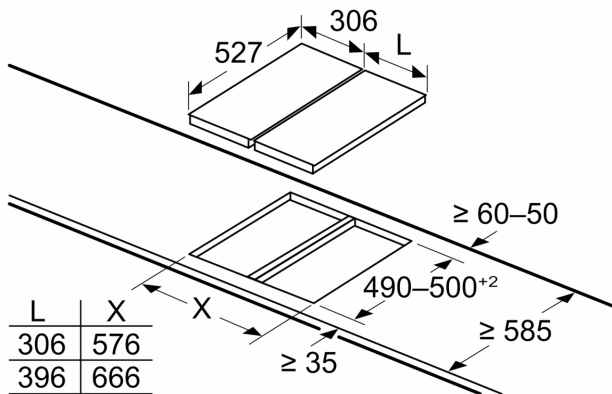

**Series 8, Domino gas hob, 30 cm,
Ceramic, Black
PRB3A6D70**

Measurements in mm

If two or more elements are installed right next to one another, one or several installation kits are required (2 elements 1 installation kit, 3 elements 2 installation kits, etc.)

Measurements in mm