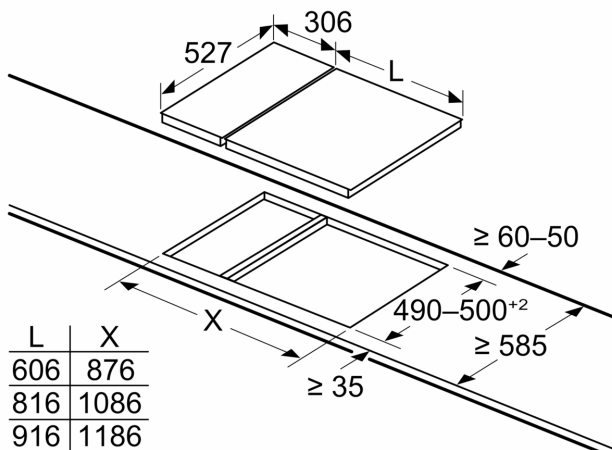

When installing two Domino units right next to a hob, two assembly kits (HEZ394301) are required

Measurements in mm