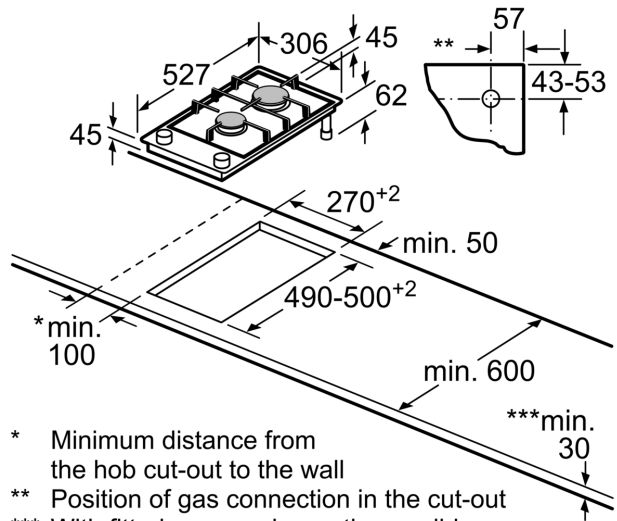

If two or more elements are installed right next to one another, one or several installation kits are required (2 elements 1 installation kit, 3 elements 2 installation kits, etc.)

Cutout dimension (X) depending on the combination (see combination table)

measurements in mm
 Domino combination options with corresponding appliance and cut-out dimensions

Width category:
 Appliance width:

	A	B	C	D	L	X		
2x30	306	306	-	-	-	-	612	576
1x30, 1x40	306	396	-	-	-	-	702	666
1x30, 1x60	306	606	-	-	-	-	912	876
1x30, 1x70*	306	710	-	-	-	-	1016	980
1x30, 1x80	306	816	-	-	-	-	1122	1086
1x30, 1x90	306	916	-	-	-	-	1222	1186
2x40	396	396	-	-	-	-	792	756
1x40, 1x60	396	606	-	-	-	-	1002	966
1x40, 1x70*	396	710	-	-	-	-	1106	1070
1x40, 1x80	396	816	-	-	-	-	1212	1176
1x40, 1x90	396	916	-	-	-	-	1312	1276
3x30	306	306	306	-	-	-	918	882
2x30, 1x40	306	306	396	-	-	-	1008	972
2x30, 1x60	306	306	606	-	-	-	1218	1182
2x30, 1x70*	306	306	710	-	-	-	1322	1286
2x30, 1x80	306	306	816	-	-	-	1428	1392
2x30, 1x90	306	306	916	-	-	-	1528	1492
1x30, 2x40	306	396	396	-	-	-	1098	1062
1x30, 1x40, 1x60	306	396	606	-	-	-	1308	1272
1x30, 1x40, 1x70*	306	396	710	-	-	-	1412	1376
1x30, 1x40, 1x80	306	396	816	-	-	-	1518	1482
1x30, 1x40, 1x90	306	396	916	-	-	-	1618	1582
2x40, 1x60	396	396	606	-	-	-	1398	1362
4x30	306	306	306	306	-	-	1224	1188
3x30, 1x40	306	306	306	396	-	-	1314	1278
1x30, 1x75	306	750	-	-	-	-	1056	1020
1x40, 1x75	396	750	-	-	-	-	1146	1110
2x30, 1x75	306	306	750	-	-	-	1362	1326
1x30, 1x40, 1x75	306	396	750	-	-	-	1452	1416

* Not possible with 70 cm induction hob

Measurements in mm
Assembly kit (HEZ394301) for Domino

B: Dependent on the cut-out depth

- * Minimum distance from the hob cut-out to the wall
- ** Position of gas connection in the cut-out
- *** With fitted oven underneath, possibly more; see space requirements for the oven