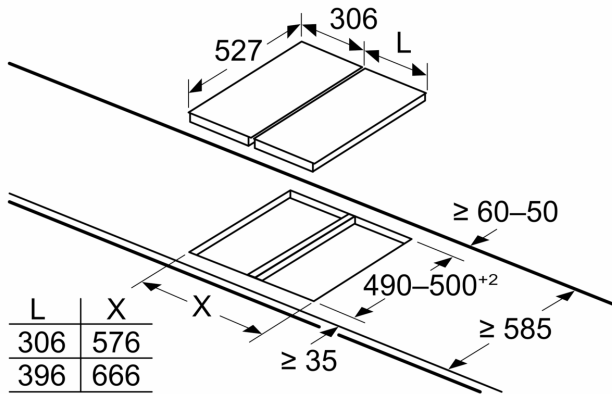

**Series 8, Domino gas hob, 30 cm,
Ceramic, Black
PRA3A6D70**

Measurements in mm

If two or more elements are installed right next to one another, one or several installation kits are required (2 elements 1 installation kit, 3 elements 2 installation kits, etc.)

Measurements in mm