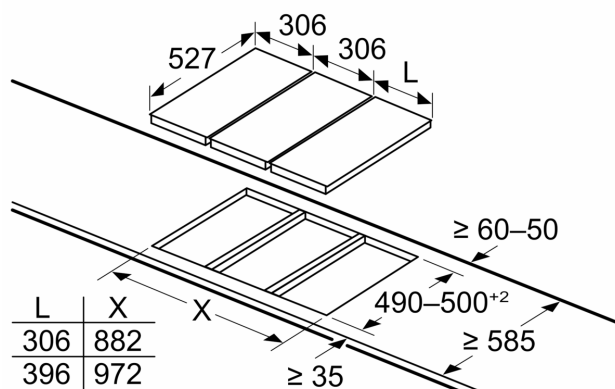

Measurements in mm

When installing two Domino units right next to a hob, two assembly kits (HEZ394301) are required

Measurements in mm

When installing two Domino units right next to a hob, two assembly kits (HEZ394301) are required

Measurements in mm

If two or more elements are installed right next to one another, one or several installation kits are required (2 elements 1 installation kit, 3 elements 2 installation kits, etc.)

Measurements in mm
Picture for the table Domino combination possibilities with corresponding devices and cutout dimensions

measurements in mm
 Domino combination options with corresponding appliance and cut-out dimensions

Width category:
 Appliance width:

	A	B	C	D	L	X		
2x30	306	306	-	-	-	612	576	
1x30, 1x40	306	396	-	-	-	702	666	
1x30, 1x60	306	606	-	-	-	912	876	
1x30, 1x70*	306	710	-	-	-	1016	980	
1x30, 1x80	306	816	-	-	-	1122	1086	
1x30, 1x90	306	916	-	-	-	1222	1186	
2x40	396	396	-	-	-	792	756	
1x40, 1x60	396	606	-	-	-	1002	966	
1x40, 1x70*	396	710	-	-	-	1106	1070	
1x40, 1x80	396	816	-	-	-	1212	1176	
1x40, 1x90	396	916	-	-	-	1312	1276	
3x30	306	306	306	-	-	918	882	
2x30, 1x40	306	306	396	-	-	1008	972	
2x30, 1x60	306	306	606	-	-	1218	1182	
2x30, 1x70*	306	306	710	-	-	1322	1286	
2x30, 1x80	306	306	816	-	-	1428	1392	
2x30, 1x90	306	306	916	-	-	1528	1492	
1x30, 2x40	306	396	396	-	-	1098	1062	
1x30, 1x40, 1x60	306	396	606	-	-	1308	1272	
1x30, 1x40, 1x70*	306	396	710	-	-	1412	1376	
1x30, 1x40, 1x80	306	396	816	-	-	1518	1482	
1x30, 1x40, 1x90	306	396	916	-	-	1618	1582	
2x40, 1x60	396	396	606	-	-	1398	1362	
4x30	306	306	306	306	-	1224	1188	
3x30, 1x40	306	306	306	396	-	1314	1278	
1x30, 1x75	306	750	-	-	-	1056	1020	
1x40, 1x75	396	750	-	-	-	1146	1110	
2x30, 1x75	306	306	750	-	-	1362	1326	
1x30, 1x40, 1x75	306	396	750	-	-	1452	1416	