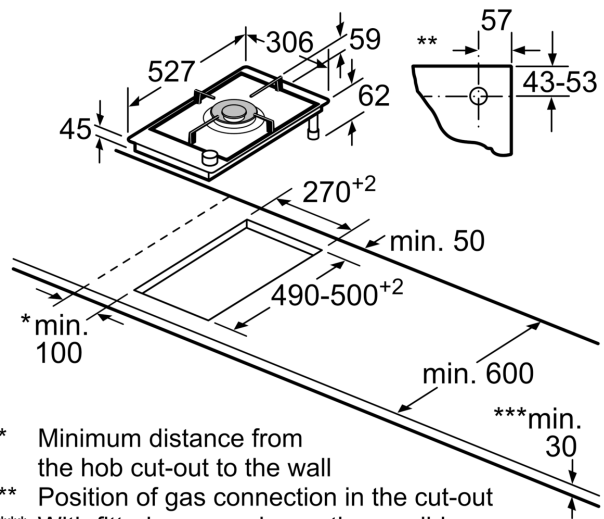

If two or more elements are installed right next to one another, one or several installation kits are required (2 elements 1 installation kit, 3 elements 2 installation kits, etc.)

Cutout dimension (X) depending on the combination (see combination table)

measurements in mm
 Domino combination options with corresponding appliance and cut-out dimensions

Width category:
 Appliance width:

	A	B	C	D	L	X		
2x30	306	306	-	-	-	612	576	
1x30, 1x40	306	396	-	-	-	702	666	
1x30, 1x60	306	606	-	-	-	912	876	
1x30, 1x70*	306	710	-	-	-	1016	980	
1x30, 1x80	306	816	-	-	-	1122	1086	
1x30, 1x90	306	916	-	-	-	1222	1186	
2x40	396	396	-	-	-	792	756	
1x40, 1x60	396	606	-	-	-	1002	966	
1x40, 1x70*	396	710	-	-	-	1106	1070	
1x40, 1x80	396	816	-	-	-	1212	1176	
1x40, 1x90	396	916	-	-	-	1312	1276	
3x30	306	306	306	-	-	918	882	
2x30, 1x40	306	306	396	-	-	1008	972	
2x30, 1x60	306	306	606	-	-	1218	1182	
2x30, 1x70*	306	306	710	-	-	1322	1286	
2x30, 1x80	306	306	816	-	-	1428	1392	
2x30, 1x90	306	306	916	-	-	1528	1492	
1x30, 2x40	306	396	396	-	-	1098	1062	
1x30, 1x40, 1x60	306	396	606	-	-	1308	1272	
1x30, 1x40, 1x70*	306	396	710	-	-	1412	1376	
1x30, 1x40, 1x80	306	396	816	-	-	1518	1482	
1x30, 1x40, 1x90	306	396	916	-	-	1618	1582	
2x40, 1x60	396	396	606	-	-	1398	1362	
4x30	306	306	306	306	-	1224	1188	
3x30, 1x40	306	306	306	396	-	1314	1278	
1x30, 1x75	306	750	-	-	-	1056	1020	
1x40, 1x75	396	750	-	-	-	1146	1110	
2x30, 1x75	306	306	750	-	-	1362	1326	
1x30, 1x40, 1x75	306	396	750	-	-	1452	1416	

* Not possible with 70 cm induction hob

Measurements in mm
Assembly kit (HEZ394301) for Domino

B: Dependent on the cut-out depth

- * Minimum distance from the hob cut-out to the wall
- ** Position of gas connection in the cut-out
- *** With fitted oven underneath, possibly more; see space requirements for the oven

measurements in mm