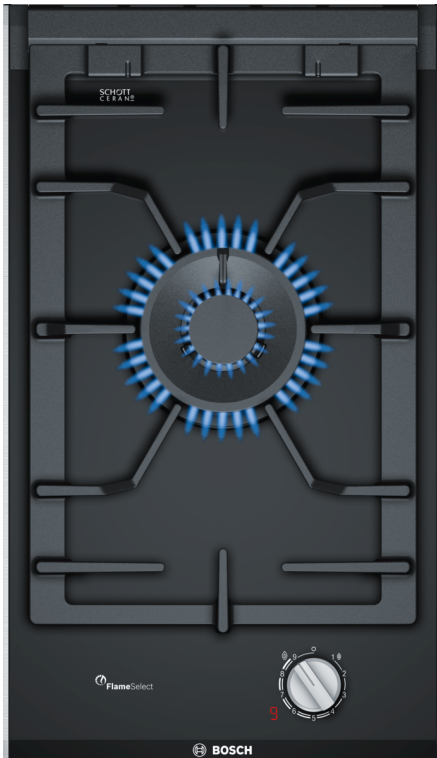

**Series 8, Domino gas hob, 30 cm,
Ceramic, Black
PRA3A6D70**

**The domino gas hob with FlameSelect:
achieve perfect cooking results thanks to
nine precisely defined power levels.**

- **Sword knobs:** for an ergonomic control.
- **FlameSelect:** for a precise adjustment of the flame in nine defined levels.
- **Dual wok burner (including wok ring):** dual flame system for very powerful cooking at up to 6 kW (depending on gas type).
- **Heavy-duty continuous surface grates can be easily and quickly cleaned in the dishwasher.**

Product name/family: Vario/Domino gas hob w control
 Built-in / Free-standing: Built-in
 Energy input: Gas
 Total number of positions that can be used at the same time: 1
 Min. required niche size for installation (HxWxD): 45 x 270 x 490-500 mm
 Width of the appliance: 306 mm
 Dimensions: 59 x 306 x 527 mm
 Dimensions of the packed product (HxWxD): 185 x 385 x 578 mm
 Net weight: 8.9 kg
 Gross weight: 9.8 kg
 Residual heat indicator: Separate
 Location of control panel: Front
 Basic surface material: Ceramic
 Color of surface: Black, Alu, brushed
 Color of frame: Black
 Length electrical supply cord: 100.0 cm
 Connection rating: 2 W
 Gas connection rating: 6000 W
 Fuse protection: 3 A
 Voltage: 220-240 V
 Frequency: 60; 50 Hz
 Included accessories: 1 x WOK attachment ring

1 x WOK attachment ring

- HEZ298105 Simmer plate
- HEZ298113 Small pot support
- HEZ394301 Connecting strip

**Series 8, Domino gas hob, 30 cm,
Ceramic, Black
PRA3A6D70**

Measurements in mm

If two or more elements are installed right next to one another, one or several installation kits are required (2 elements 1 installation kit, 3 elements 2 installation kits, etc.)