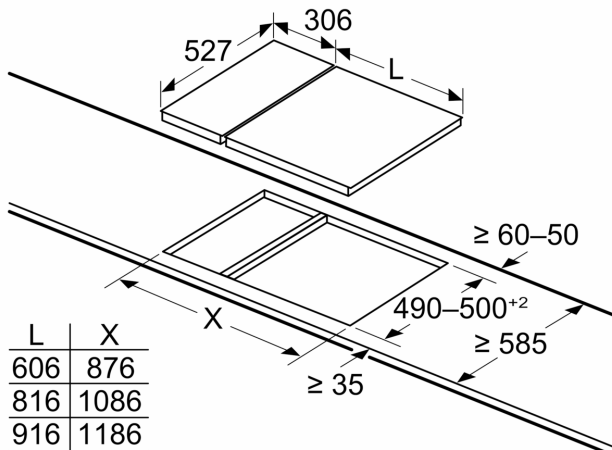

When installing two Domino units right next to a hob, two assembly kits (HEZ394301) are required

Measurements in mm