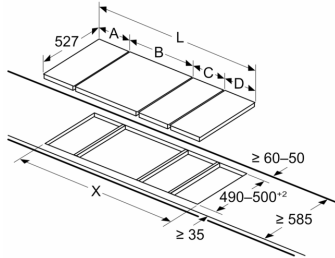

Measurements in mm

When installing two Domino units right next to a hob, two assembly kits (HEZ394301) are required

Measurements in mm

When installing two Domino units right next to a hob, two assembly kits (HEZ394301) are required

Measurements in mm

If two or more elements are installed right next to one another, one or several installation kits are required (2 elements 1 installation kit, 3 elements 2 installation kits, etc.)

Measurements in mm
Picture for the table Domino combination possibilities with corresponding devices and cutout dimensions

measurements in mm
 Domino combination options with corresponding appliance and cut-out dimensions

Width category:
 Appliance width:

	A	B	C	D	L	X		
2x30	306	306	-	-	-	612	576	
1x30, 1x40	306	396	-	-	-	702	666	
1x30, 1x60	306	606	-	-	-	912	876	
1x30, 1x70*	306	710	-	-	-	1016	980	
1x30, 1x80	306	816	-	-	-	1122	1086	
1x30, 1x90	306	916	-	-	-	1222	1186	
2x40	396	396	-	-	-	792	756	
1x40, 1x60	396	606	-	-	-	1002	966	
1x40, 1x70*	396	710	-	-	-	1106	1070	
1x40, 1x80	396	816	-	-	-	1212	1176	
1x40, 1x90	396	916	-	-	-	1312	1276	
3x30	306	306	306	-	-	918	882	
2x30, 1x40	306	306	396	-	-	1008	972	
2x30, 1x60	306	306	606	-	-	1218	1182	
2x30, 1x70*	306	306	710	-	-	1322	1286	
2x30, 1x80	306	306	816	-	-	1428	1392	
2x30, 1x90	306	306	916	-	-	1528	1492	
1x30, 2x40	306	396	396	-	-	1098	1062	
1x30, 1x40, 1x60	306	396	606	-	-	1308	1272	
1x30, 1x40, 1x70*	306	396	710	-	-	1412	1376	
1x30, 1x40, 1x80	306	396	816	-	-	1518	1482	
1x30, 1x40, 1x90	306	396	916	-	-	1618	1582	
2x40, 1x60	396	396	606	-	-	1398	1362	
4x30	306	306	306	306	-	1224	1188	
3x30, 1x40	306	306	306	396	-	1314	1278	
1x30, 1x75	306	750	-	-	-	1056	1020	
1x40, 1x75	396	750	-	-	-	1146	1110	
2x30, 1x75	306	306	750	-	-	1362	1326	
1x30, 1x40, 1x75	306	396	750	-	-	1452	1416	