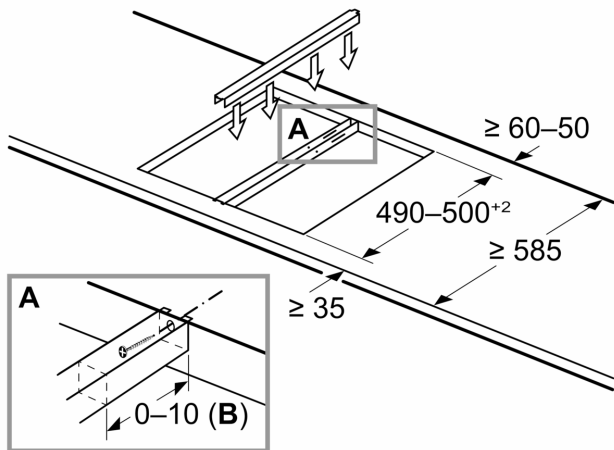

If two or more elements are installed right next to one another, one or several installation kits are required (2 elements 1 installation kit, 3 elements 2 installation kits, etc.)

Cutout dimension (X) depending on the combination (see combination table)

measurements in mm
 Domino combination options with corresponding appliance and cut-out dimensions

Width category:
 Appliance width:

	A	B	C	D	L	X		
2x30	306	306	-	-	-	612	576	
1x30, 1x40	306	396	-	-	-	702	666	
1x30, 1x60	306	606	-	-	-	912	876	
1x30, 1x70*	306	710	-	-	-	1016	980	
1x30, 1x80	306	816	-	-	-	1122	1086	
1x30, 1x90	306	916	-	-	-	1222	1186	
2x40	396	396	-	-	-	792	756	
1x40, 1x60	396	606	-	-	-	1002	966	
1x40, 1x70*	396	710	-	-	-	1106	1070	
1x40, 1x80	396	816	-	-	-	1212	1176	
1x40, 1x90	396	916	-	-	-	1312	1276	
3x30	306	306	306	-	-	918	882	
2x30, 1x40	306	306	396	-	-	1008	972	
2x30, 1x60	306	306	606	-	-	1218	1182	
2x30, 1x70*	306	306	710	-	-	1322	1286	
2x30, 1x80	306	306	816	-	-	1428	1392	
2x30, 1x90	306	306	916	-	-	1528	1492	
1x30, 2x40	306	396	396	-	-	1098	1062	
1x30, 1x40, 1x60	306	396	606	-	-	1308	1272	
1x30, 1x40, 1x70*	306	396	710	-	-	1412	1376	
1x30, 1x40, 1x80	306	396	816	-	-	1518	1482	
1x30, 1x40, 1x90	306	396	916	-	-	1618	1582	
2x40, 1x60	396	396	606	-	-	1398	1362	
4x30	306	306	306	306	-	1224	1188	
3x30, 1x40	306	306	306	396	-	1314	1278	
1x30, 1x75	306	750	-	-	-	1056	1020	
1x40, 1x75	396	750	-	-	-	1146	1110	
2x30, 1x75	306	306	750	-	-	1362	1326	
1x30, 1x40, 1x75	306	396	750	-	-	1452	1416	

* Not possible with 70 cm induction hob

Measurements in mm
Assembly kit (HEZ394301) for Domino

B: Dependent on the cut-out depth

- * Minimum distance from the hob cut-out to the wall
- ** Position of gas connection in the cut-out
- *** With fitted oven underneath, possibly more; see space requirements for the oven