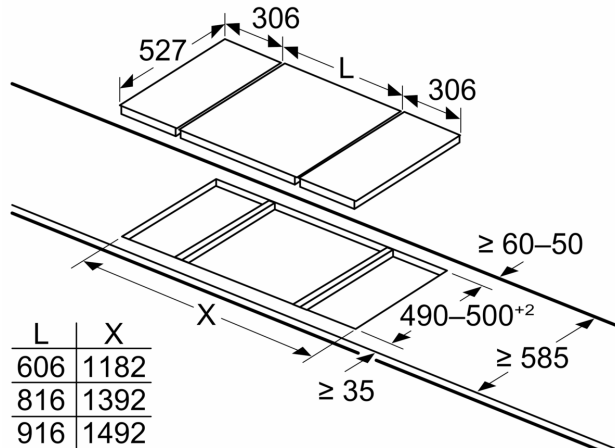

When installing two Domino units right next to a hob, two assembly kits (HEZ394301) are required

Measurements in mm