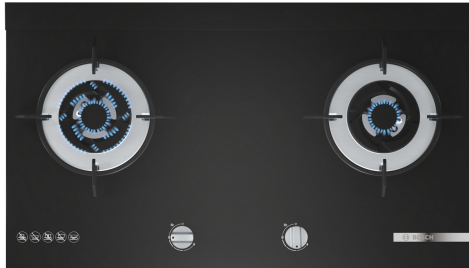

**Series 4, Gas hob, 78 cm, Tempered glass, Black
PMD82D31AF**

The tempered-glass gas hob: offers you a sophisticated design that is easy to clean.

- **Tilt & Stay legs for easy cleaning of cooktop - 1st in India**
- **Sword knobs:** for an ergonomic control.
- **Surface colour:** elegant black tempered-glass design.

Product name/family: gas hob
 Built-in / Free-standing: Built-in
 Energy input: Gas
 Total number of positions that can be used at the same time: 2
 Type of control setting devices: sword knobs
 Required niche size for installation (HxWxD): 80 x 700-700 x 400-400 mm
 Width of the appliance: 780 mm
 Dimensions: 80x780x450 mm
 Dimensions of the packed product (HxWxD): 205x857x551 mm
 Net weight: 12.7 kg
 Gross weight: 14.8 kg
 Residual heat indicator: without
 Location of control panel: Front
 Basic surface material: Tempered glass
 Color of surface: Black, Black
 Color of frame: Black, Black
 Length electrical supply cord: 120 cm
 Knob Material: Plastic
 Sealed Burners: No
 Gas connection rating: 10000 W
 Fuse protection: 10 A
 Voltage: 220-240 V
 Frequency: 50-60 Hz
 Energy input: Gas
 Gas type preset: Town gas 10 mbar
 Appliance Dimensions (h x w x d) (in): x x
 Dimensions of the packed product: 8.07 x 21.69 x 33.74
 Net weight: 28.000 lbs
 Gross weight: 33.000 lbs
 Total number of positions that can be used at the same time: 2
 Length electrical supply cord: 120 cm
 Required niche size for installation (HxWxD): 80 x 700-700 x 400-400 mm
 Dimensions: 80x780x450 mm
 Dimensions of the packed product (HxWxD): 205x857x551 mm
 Net weight: 12.7 kg
 Gross weight: 14.8 kg