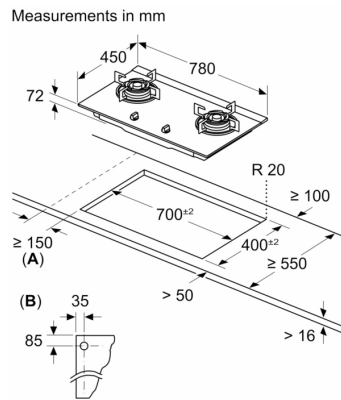

Product name/family: gas hob
 Built-in / Free-standing: Built-in
 Energy input: Gas
 Total number of positions that can be used at the same time: 2
 Type of control setting devices: sword knobs
 Required niche size for installation (HxWxD): 80 x 700-700 x 400-400 mm
 Width of the appliance: 780 mm
 Dimensions: 80x780x450 mm
 Dimensions of the packed product (HxWxD): 205x857x551 mm
 Net weight: 12.7 kg
 Gross weight: 14.8 kg
 Residual heat indicator: without
 Location of control panel: Front
 Basic surface material: Tempered glass
 Color of surface: Black, Black
 Color of frame: Black, Black
 Length electrical supply cord: 120 cm
 Knob Material: Plastic
 Sealed Burners: No
 Gas connection rating: 10000 W
 Fuse protection: 10 A
 Voltage: 220-240 V
 Frequency: 50-60 Hz
 Energy input: Gas
 Gas type preset: Town gas 10 mbar
 Appliance Dimensions (h x w x d) (in): x x
 Dimensions of the packed product: 8.07 x 21.69 x 33.74
 Net weight: 28.000 lbs
 Gross weight: 33.000 lbs
 Total number of positions that can be used at the same time: 2
 Length electrical supply cord: 120 cm
 Required niche size for installation (HxWxD): 80 x 700-700 x 400-400 mm
 Dimensions: 80x780x450 mm
 Dimensions of the packed product (HxWxD): 205x857x551 mm
 Net weight: 12.7 kg
 Gross weight: 14.8 kg

Design

- Black glass
- Sword control knobs
- Enameled pan supports

Key Functions

- Pure brass burner
- Preset nozzle: town gas (10mbar)
- Knob ignition
- Flame failure safety device

Technical Information

- Dimensions of the product (HxWxD mm) : 150 x 780 x 450
- Required niche size for installation (HxWxD mm) : 80 x 700-700 x 400-400
- Total connected load gas: 10 KW
- Length of mains cable: 120 cm

Series 4, Gas hob, 78 cm, Tempered glass, Black PMD82D31AF

A: Min. distance from the hob cut-out to the wall

B: Position of gas connection in the cut-out

A space of min. 100 mm in height should be kept available below the hob