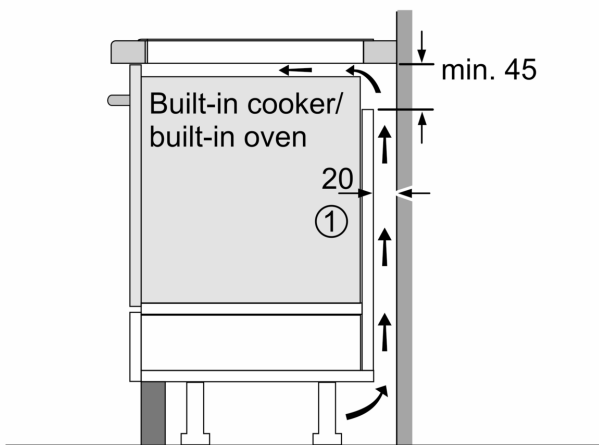

Product name/family: Cooking zone ceramic
 Built-in / Free-standing: Built-in
 Energy input: Electric
 Total number of positions that can be used at the same time: 3
 Min. required niche size for installation (HxWxD): 51 x 560-560 x 490-500 mm
 Width of the appliance: 592 mm
 Dimensions: 51 x 592 x 522 mm
 Dimensions of the packed product (HxWxD): 126 x 753 x 603 mm
 Net weight: 12.5 kg
 Gross weight: 14.6 kg
 Residual heat indicator: Separate
 Location of control panel: Hob front
 Basic surface material: Ceramic
 Color of surface: Black
 Length electrical supply cord: 110.0 cm
 Sealed Burners: No
 heating with booster: All
 Power of 2nd heating element (kW): 2.2 ; 2.6 ; 3.3 kW
 Power of 5th heating element (kW): 1.4 kW
 Power of 5th heating element (kW in boost): [2.2] kW
 Connection rating: 7400 W
 Voltage: 220-240 V
 Frequency: 60; 50 Hz
 Energy input: Electric
 Plug type: no plug
 Appliance Dimensions (h x w x d) (in): x x
 Dimensions of the packed product: 4.96 x 23.74 x 29.64
 Net weight: 27.000 lbs
 Gross weight: 32.000 lbs
 Total number of positions that can be used at the same time: 3
 Length electrical supply cord: 110.0 cm
 Min. required niche size for installation (HxWxD): 51 x 560-560 x 490-500 mm
 Dimensions: 51 x 592 x 522 mm
 Dimensions of the packed product (HxWxD): 126 x 753 x 603 mm
 Net weight: 12.5 kg
 Gross weight: 14.6 kg

**Series 4, Induction hob, 60 cm,
Black,
PID631BB1E**

①
Ventilation gap must
be present

All measurements in mm

①
Ventilation gap must
be present

All measurements in mm

Measurements in mm