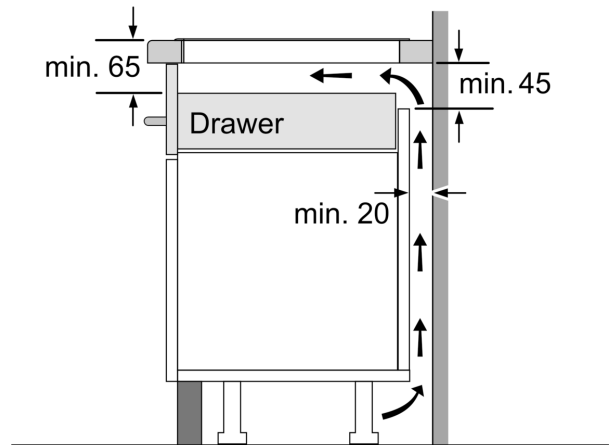

Product name/family: Cooking zone ceramic
 Built-in / Free-standing: Built-in
 Energy input: Electric
 Total number of positions that can be used at the same time: 3
 Min. required niche size for installation (HxWxD): 51 x 560-560 x 490-500 mm
 Width of the appliance: 592 mm
 Dimensions: 51 x 592 x 522 mm
 Dimensions of the packed product (HxWxD): 126 x 753 x 603 mm
 Net weight: 12.5 kg
 Gross weight: 14.6 kg
 Residual heat indicator: Separate
 Location of control panel: Hob front
 Basic surface material: Ceramic
 Color of surface: Black
 Length electrical supply cord: 110.0 cm
 Sealed Burners: No
 heating with booster: All
 Power of 2nd heating element (kW): 2.2 ; 2.6 ; 3.3 kW
 Power of 5th heating element (kW): 1.4 kW
 Power of 5th heating element (kW in boost): [2.2] kW
 Connection rating: 7400 W
 Voltage: 220-240 V
 Frequency: 60; 50 Hz
 Energy input: Electric
 Plug type: no plug
 Appliance Dimensions (h x w x d) (in): x x
 Dimensions of the packed product: 4.96 x 23.74 x 29.64
 Net weight: 27.000 lbs
 Gross weight: 32.000 lbs
 Total number of positions that can be used at the same time: 3
 Length electrical supply cord: 110.0 cm
 Min. required niche size for installation (HxWxD): 51 x 560-560 x 490-500 mm
 Dimensions: 51 x 592 x 522 mm
 Dimensions of the packed product (HxWxD): 126 x 753 x 603 mm
 Net weight: 12.5 kg
 Gross weight: 14.6 kg

**Series 4, Induction hob, 60 cm,
Black,
PID631BB1E**

①
Ventilation gap must
be present

All measurements in mm

①
Ventilation gap must
be present

All measurements in mm

Measurements in mm