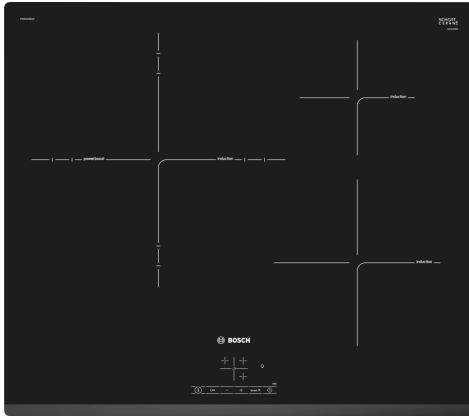

**Series 4, Induction hob, 60 cm,
Black,
PID631BB1E**

- HEZ390090 Wok Set consisting of 3 Items
- HEZ9ES100 Espresso maker 4 cups
- HEZ9FE280 Iron pan Ø 18 / 28 cm
- HEZ9SE030 Set of 2 pots and 1 pan
- HEZ9SE040 4 pieces Set
- HEZ9SE060 6 pieces Set

The induction hob: cook fast, clean and safely while using very little energy.

- **17 Power Levels:** offers a variety of cooking options with different heat levels for every need.
- **TouchSelect:** Selection of the desired cooking zone and easy setting of the desired power level.
- **Front Bevel:** Elegant, appealing design with bevelled front.
- **Power Boost:** up to 35% faster heating compared to highest power level.
- **Quick Start:** start straight away and select the desired cooking level.