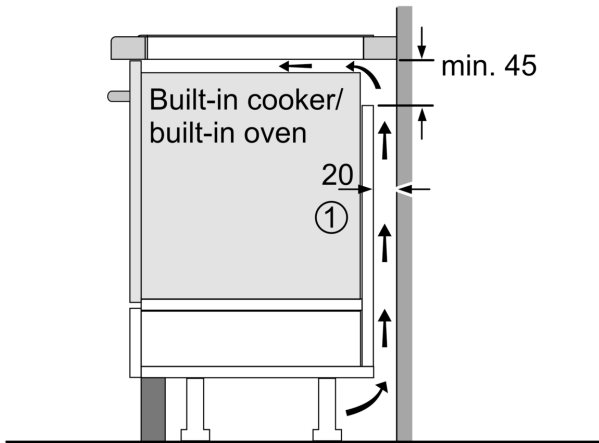

**Series 4, Induction hob, 60 cm,
Black,
PID631BB1E**