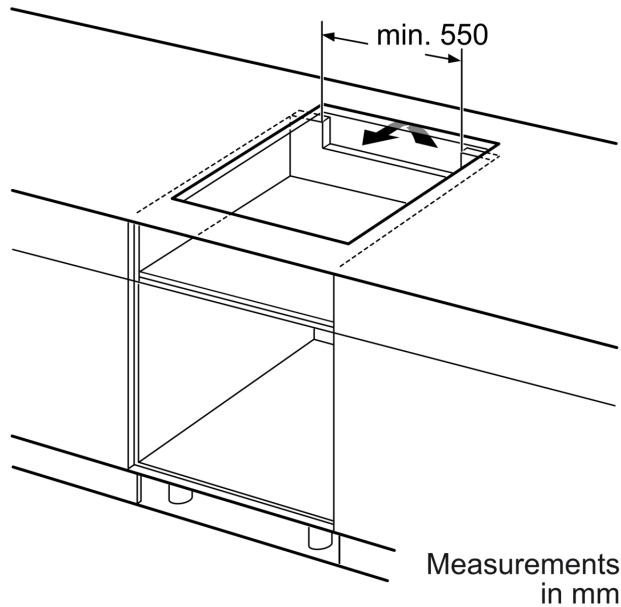

Product name/family: Cooking zone ceramic
 Built-in / Free-standing: Built-in
 Energy input: Electric
 Total number of positions that can be used at the same time: 3
 Min. required niche size for installation (HxWxD): 51 x 560-560 x 490-500 mm
 Width of the appliance: 592 mm
 Dimensions: 51 x 592 x 522 mm
 Dimensions of the packed product (HxWxD): 126 x 753 x 603 mm
 Net weight: 12.5 kg
 Gross weight: 14.6 kg
 Residual heat indicator: Separate
 Location of control panel: Hob front
 Basic surface material: Ceramic
 Color of surface: Black
 Length electrical supply cord: 110.0 cm
 Sealed Burners: No
 heating with booster: All
 Power of 2nd heating element (kW): 2.2 ; 2.6 ; 3.3 kW
 Power of 5th heating element (kW): 1.4 kW
 Power of 5th heating element (kW in boost): [2.2] kW
 Connection rating: 7400 W
 Voltage: 220-240 V
 Frequency: 60; 50 Hz
 Energy input: Electric
 Plug type: no plug
 Appliance Dimensions (h x w x d) (in): x x
 Dimensions of the packed product: 4.96 x 23.74 x 29.64
 Net weight: 27.000 lbs
 Gross weight: 32.000 lbs
 Total number of positions that can be used at the same time: 3
 Length electrical supply cord: 110.0 cm
 Min. required niche size for installation (HxWxD): 51 x 560-560 x 490-500 mm
 Dimensions: 51 x 592 x 522 mm
 Dimensions of the packed product (HxWxD): 126 x 753 x 603 mm
 Net weight: 12.5 kg
 Gross weight: 14.6 kg

**Series 4, Induction hob, 60 cm,
Black,
PID631BB1E**

①
Ventilation gap must
be present

All measurements in mm

①
Ventilation gap must
be present

All measurements in mm

Measurements in mm