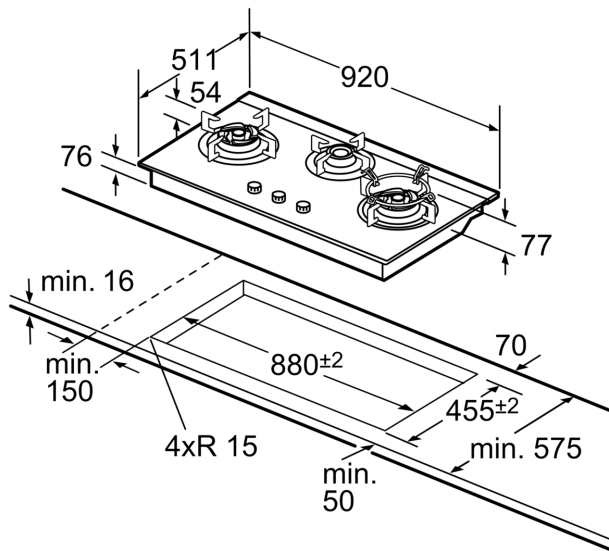

---

Product name/family: ..... gas hob  
 Built-in / Free-standing: ..... Built-in  
 Energy input: ..... Gas  
 Total number of positions that can be used at the same time: ..... 3  
 Type of control setting devices: ..... Rotary knob  
 Required niche size for installation (HxWxD): 80 x 880-880 x 455-455 mm  
 Width of the appliance: ..... 920 mm  
 Dimensions: ..... 80x920x511 mm  
 Dimensions of the packed product (HxWxD): ..... 240x960x535 mm  
 Net weight: ..... 22.7 kg  
 Gross weight: ..... 24.0 kg  
 Residual heat indicator: ..... without  
 Location of control panel: ..... Front  
 Basic surface material: ..... Tempered glass  
 Color of surface: ..... Black, Black  
 Color of frame: ..... Black  
 Length electrical supply cord: ..... 120 cm  
 Knob Material: ..... Plastic  
 Sealed Burners: ..... No  
 Power of 2nd heating element (kW): ..... 4500.0 W  
 Gas connection rating: ..... 10700 W  
 Fuse protection: ..... 13 A  
 Voltage: ..... 220-240 V  
 Frequency: ..... 50 Hz  
 Energy input: ..... Gas  
 Gas type preset: ..... Town gas 10 mbar  
 Certified gas types: ..... Liquid gas G30,31 28-30/37mbar  
 Plug type: ..... GB plug  
 Appliance Dimensions (h x w x d) (in): ..... x x 480  
 Dimensions of the packed product: ..... 9.44 x 21.06 x 37.79  
 Net weight: ..... 50.000 lbs  
 Gross weight: ..... 53.000 lbs  
 Total number of positions that can be used at the same time: ..... 3  
 Length electrical supply cord: ..... 120 cm  
 Required niche size for installation (HxWxD): 80 x 880-880 x 455-455 mm  
 Dimensions: ..... 80x920x511 mm  
 Dimensions of the packed product (HxWxD): ..... 240x960x535 mm  
 Net weight: ..... 22.7 kg  
 Gross weight: ..... 24.0 kg

**Features**

- Preset of town gas (10mbar)

**Design**

- Appliance material: Tempered glass
- Pure brass burner

**Safety functions**

- Flame failure safety device

**Series 6, Gas hob, 90 cm, Tempered  
glass, Black  
PBD9331SG**

measurements in mm