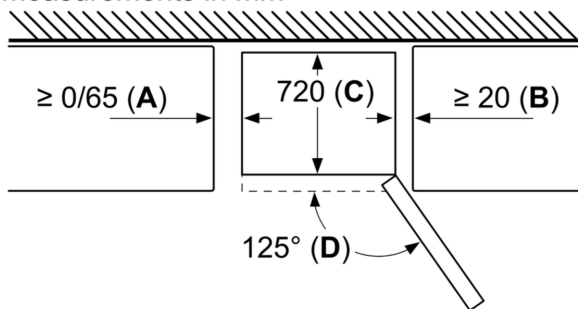

Freezer Compartment

- 2 Pull out drawer, including 1 Big Box for storing large items
- Freezing capacity: 18 kg/24 h

Series 6, Free-standing fridge-freezer with freezer at bottom, 193 x 70 cm, Stainless steel (with anti-fingerprint) KGN56HI3P

Appliance name	a	b	c	d	e	f	g	h
KGN56 (Inner handle)	1930	700	800	720	700	1450	800	12
KGN56 (Outer handle)	1930	700	800	720	740	1450	840	12

If the appliance is fitted directly to the wall, all of the drawers can be pulled out fully.
* With and without external handle.

measurements in mm

Appliance name	A	B	C	D
KGN56	0/65	20	720	125
KGF56	0/65	20	720	125

A: In models with vertical integrated handles, in order to open easily, a minimum distance of 65 mm is needed.