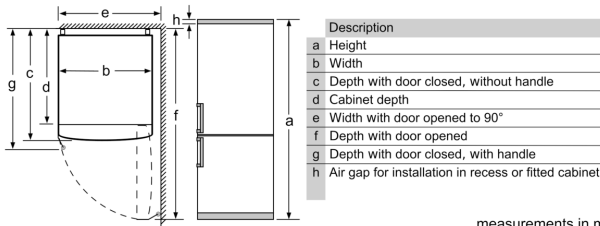

Series 6, Free-standing fridge-freezer with freezer at bottom, 193 x 70 cm, Stainless steel (with anti-fingerprint) KGN56HI3P

Appliance name	a	b	c	d	e	f	g	h
KGN56 (Inner handle)	1930	700	800	720	700	1450	800	12
KGN56 (Outer handle)	1930	700	800	720	740	1450	840	12

If the appliance is fitted directly to the wall, all of the drawers can be pulled out fully.
* With and without external handle.

measurements in mm