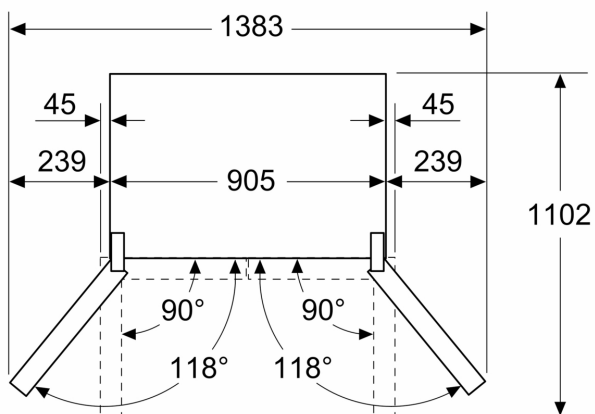

FRESHNESS SYSTEM

Freezer Compartment

- 6 x Transparent Freezer Drawers
- 1 x Ice Cube Tray
- Without Illumination in freezer section

APPLIANCE DIMENSION

- Dimensions (H x W x D): 183.0 cm x 90.5 cm x 73.1 cm

**Series 4, French door bottom
freezer, multi door, 183 x 90.5 cm,
Brushed black steel anti-fingerprint,
Total No Frost
KFN96AXEA**

Measurements in mm

A: Front is adjustable 1830–1847 mm, with front levelling feet fully extended

Measurements in mm

A: Front is adjustable 1830–1847 mm, with front levelling feet fully extended

B: Add 25 mm for fixed spacers on back

Measurements in mm

Measurements in mm

A	a	b
≤ 600	0	0
600 < A ≤ 650	45	45
650 < A ≤ 700	60	60
> 700	239	239

A: Kitchen cabinet or worktop depth

B: Wall
Drawers can be pulled and taken out with door open to 90°