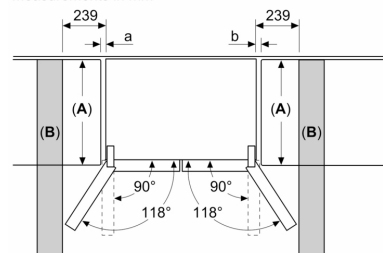

**Series 4, French door bottom
freezer, multi door, 183 x 90.5 cm,
Brushed black steel anti-fingerprint,
Total No Frost
KFN96AXEA**

Measurements in mm

A: Front is adjustable 1830–1847 mm, with front levelling feet fully extended

Measurements in mm

A: Front is adjustable 1830–1847 mm, with front levelling feet fully extended

B: Add 25 mm for fixed spacers on back

Measurements in mm

Measurements in mm

A	a	b
≤ 600	0	0
600 < A ≤ 650	45	45
650 < A ≤ 700	60	60
> 700	239	239

A: Kitchen cabinet or worktop depth

B: Wall
Drawers can be pulled and taken out with door open to 90°