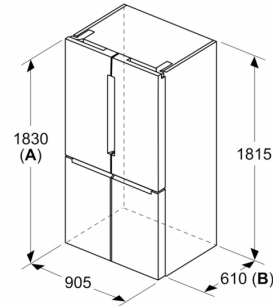

Measurements in mm

A: Front is adjustable 1830–1847 mm, with front levelling feet fully extended

B: Add 25 mm for fixed spacers on back