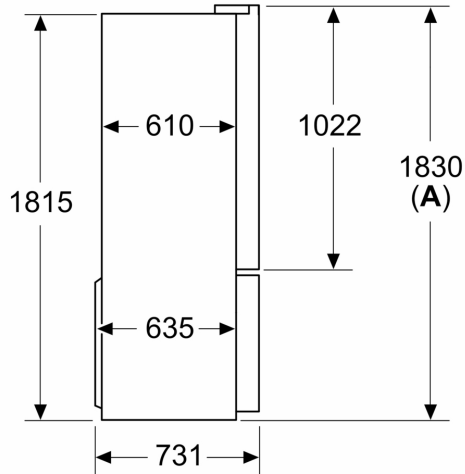

FRESHNESS SYSTEM

Freezer Compartment

- 6 x Transparent Freezer Drawers
- 1 x Ice Cube Tray
- Without Illumination in freezer section

APPLIANCE DIMENSION

- Dimensions (H x W x D): 183.0 cm x 90.5 cm x 73.1 cm

**Series 4, French door bottom
freezer, multi door, 183 x 90.5 cm,
Brushed black steel anti-fingerprint,
Total No Frost
KFN96AXEA**

Measurements in mm

A: Front is adjustable 1830–1847 mm, with front levelling feet fully extended

Measurements in mm

A: Front is adjustable 1830–1847 mm, with front levelling feet fully extended

B: Add 25 mm for fixed spacers on back

Measurements in mm

Measurements in mm

A	a	b
≤ 600	0	0
600 < A ≤ 650	45	45
650 < A ≤ 700	60	60
> 700	239	239