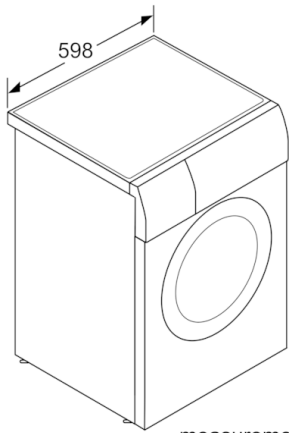

---

**Technical Data**

Built-in / Free-standing : Free-standing

Removable top : No

Door hinge : Left

Length electrical supply cord : 210 cm

Height of removable worktop : 850 mm

Dimensions of the product : 850 x 600 x 590 mm

### Technical information

- Dimensions (H x W x D): 85.0 cm x 60.0 cm x 59.0 cm
- Built-under option

**Serie | 6, Washer Dryer, 8/5 kg, 1500 rpm  
WVG30462SG**

---

measurements in mm

measurements in mm