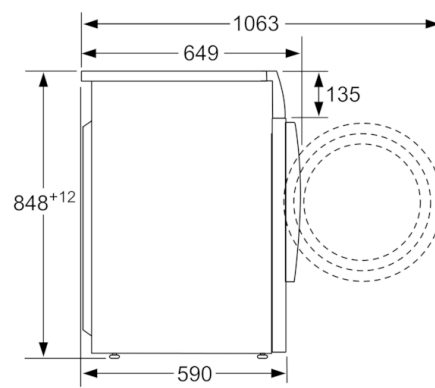

---

**Technical Data**

Built-in / Free-standing : Free-standing

Removable top : No

Door hinge : Left

Length electrical supply cord : 210 cm

Height of removable worktop : 850 mm

Dimensions of the product : 850 x 600 x 590 mm

### Technical information

- Dimensions (H x W x D): 85.0 cm x 60.0 cm x 59.0 cm
- Built-under option

**Serie | 6, Washer Dryer, 8/5 kg, 1500 rpm  
WVG30462SG**

---

measurements in mm

measurements in mm