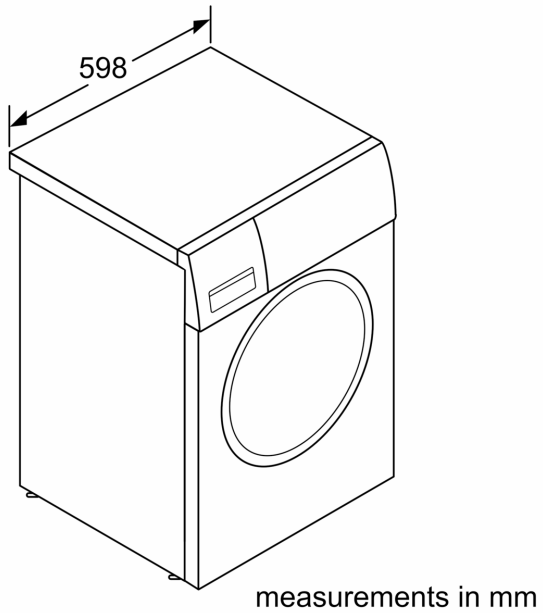

Series 6, Front Load Washing Machine, 10 kg, 1400 rpm WGG254A0SG

The smarter way to cleaner laundry is 100% accurate detergent-dosing everytime

- **i-DOS automatic dosing system dispenses the precise amount of liquid detergent for perfect cleaning**
- **EcoSilence Drive™ motor that's powerful and durable yet quieter than a normal conversation**
- **SpeedPerfect: perfectly clean in up to 65% less time.**
- **AllergyPlus programme: specially developed for the needs of allergy sufferers.**
- **VarioDrum's breakthrough wave-droplet design provides a thorough yet gentle clean for fine textiles**

- WMZ2200 Floor securing component
- WMZ2381 Extension for cold water inlet /Aquastop
- WMZPW20W Platform with pull-out, washer, cubic

Built-in / Free-standing:	Free-standing
Door hinge:	Left
Color / Material body:	White
Length electrical supply cord:	210.0 cm
Height of the appliance:	848 mm
Dimensions of the product:	848 x 598 x 590 mm
Wheels:	No
Net weight:	81.3 kg
Drum volume:	70 l
Door Frame:	Chrome, blackgray
Color Dial:	chrome
Noise level washing:	44 dB(A) re 1 pW
Connection rating:	1900 W
Fuse protection:	10 A
Voltage:	220-240 V
Frequency:	50 Hz
Energy Star Qualified:	No
Cord Included:	Yes
Plug type:	GB plug
Length of supply hose (in):	59.05 "
Dimensions of the packed product:	35.03 x 26.57 x 27.95
Net weight:	179.000 lbs
Gross weight:	187.000 lbs
Length of drain hose:	150.00 cm
Length of supply hose:	150.00 cm
Dimensions of the packed product (HxWxD):	890 x 675 x 710 mm
Gross weight:	85.0 kg
Connection rating:	1900 W
Fuse protection:	10 A
Voltage:	220-240 V
Frequency:	50 Hz
Water protection system:	Multiple water protection
Max. spin speed:	1400 rpm
Spin speed options:	Variable
Digital countdown indicator:	Yes
Progress indicator:	LED-display
Capacity:	10.0 kg

**Series 6, Front Load Washing
Machine, 10 kg, 1400 rpm
WGG254A0SG**

Measurements in mm