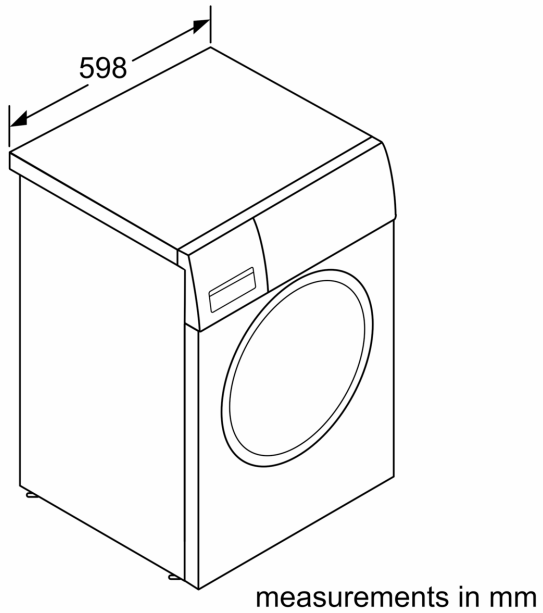

**Series 6, Front Load Washing
Machine, 9 kg, 1400 rpm
WGG244A0SG**