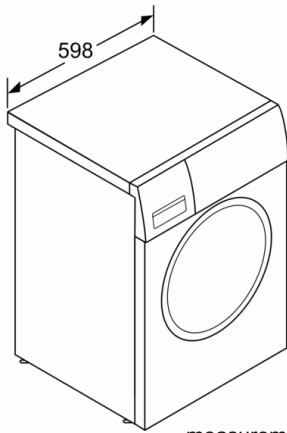

Technical Data

Built-in / Free-standing : Free-standing
 Door hinge : Left
 Color / Material body : White
 Length electrical supply cord : 160 cm
 Height for building under : 850.00 mm
 Height of the product : 848 mm
 Dimensions of the product : 848 x 598 x 590 mm
 Wheels : No
 Net weight : 82.545 kg
 Drum volume : 65 l
 Main colour of product : White
 Door Frame : chrome, blackgray
 Color Buttons : chrome, white
 Color Dial : chrome
 Noise level washing : 48
 Connection Rating : 2300 W
 Fuse protection : 10 A
 Voltage : 220-240 V
 Frequency : 50 Hz
 Energy Star Qualified : No
 Cord Included : Yes
 Plug type : GARDY plug w/ earthing
 Length of drain hose (in) : 59.05
 Length of supply hose (in) : 59.05
 Appliance Dimensions (h x w x d) (inches) : x x
 Dimensions of the packed product : 34.44 x 25.98 x 27.16
 Net weight : 182.000 lbs
 Gross weight : 184.000 lbs
 Length of drain hose : 150.00 cm
 Length of supply hose : 150.00 cm
 Dimensions of the packed product (HxWxD) : 875 x 690 x 660 mm
 Gross weight : 83.5 kg
 Connection Rating : 2300 W
 Fuse protection : 10 A
 Voltage : 220-240 V
 Frequency : 50 Hz
 Approval certificates : CE, SG SAFETY, Ukraine, Ukraine grounding sign, VDE
 Water protection system : Aquastop
 Spin speed options : Variable
 Digital countdown indicator : Yes
 Progress indicator : LED-display

Technical information

- Dimensions (H x W x D): 84.8 cm x 59.8 cm x 59.0 cm
- Built-under option
- Reload function: Be flexible in adding laundry items even after start of the wash cycle.

**Serie | 8, Front Load Washing Machine, 9 kg,
1600 rpm
WAW32640EU**