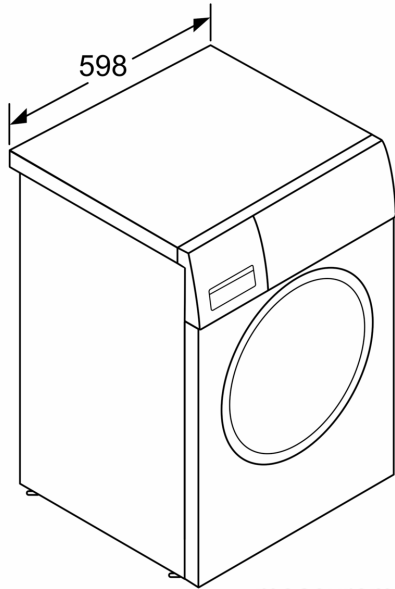

**Series 8, Front Load Washing
Machine, 9 kg, 1400 rpm
WAW28790IL**

---

measurements in mm