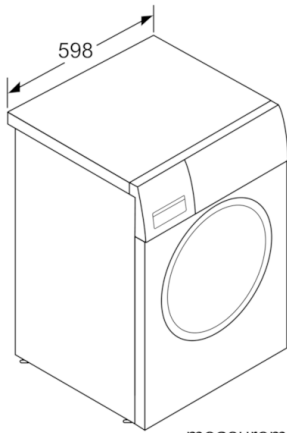

**Serie | 6, Washing machine, front loader, 9
kg, 1400 rpm
WAW28420SG**

measurements in mm