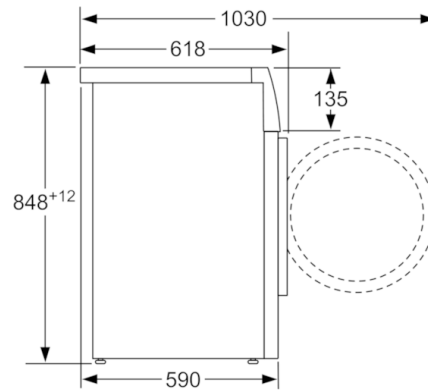

Technical Data

Built-in / Free-standing :	Free-standing
Door hinge :	Left
Color / Material body :	White
Length electrical supply cord (cm) :	160
Height for building under :	850.00
Height of the product (mm) :	848
Dimensions of the product (mm) :	848 x 598 x 590
Wheels :	No
Net weight (kg) :	79.633
Drum volume (l) :	65
Capacity cotton (kg) :	9.0
Main colour of product :	White
Door Frame :	silver-black grey
Color Buttons :	white
Color Dial :	silver white
Noise level washing (dB(A) re 1 pW) :	48
Connection Rating (W) :	2300
Current (A) :	10
Voltage (V) :	220-240
Frequency (Hz) :	50
Cord Included :	Yes
Plug type :	GB plug
Length of drain hose (in) :	59.05
Length of supply hose (in) :	59.05
Appliance Dimensions (h x w x d) (inches) :	x x
Dimensions of the packed product (in) :	34.44 x 25.98 x 27.16
Net weight (lbs) :	176
Gross weight (lbs) :	178
Length of drain hose :	150.00
Length of supply hose :	150.00
Dimensions of the packed product (HxWxD) (mm) :	875 x 690 x 660
Gross weight (kg) :	80.6
Connection Rating (W) :	2300
Current (A) :	10
Voltage (V) :	220-240
Frequency (Hz) :	50
Approval certificates :	CE, VDE
Water protection system :	Aquasecure
Maximum spin speed (rpm) :	1400
Spin speed options :	Variable
Digital countdown indicator :	Yes
Drying progress indicator :	LED-display

Technical information

- Capacity 9 kg
- Maximum Spin Speed : 1400 rpm
- Dimensions (H x W x D): 84.8 x 59.8 x 59 cm
- 32 cm porthole, 171° swing

Programmes

- Cottons, Synthetic, Wool, Super 15'/30', Mix, Night Wash, Rinse, Spin/Drain, Delicates/Silk, Duvet, Sportswear, Jeans, Shirts/Blouse, AllergyPlus
- Time delay to select end of time of your wash (1-24 hours) and time remaining indicator
- Reload function to pause machine operation for adding in last minute laundry items

**Serie | 6, Washing machine, front loader, 9
kg, 1400 rpm
WAW28420SG**

measurements in mm

measurements in mm