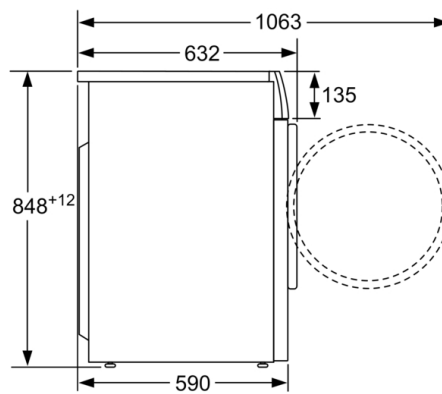

measurements in mm