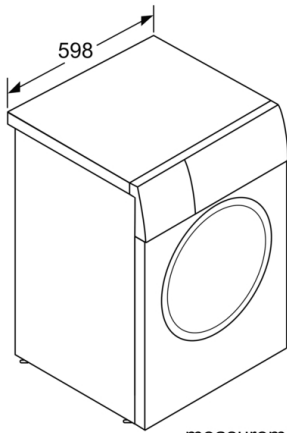

**Serie | 6, Front Load Washing Machine, 10
kg, 1400 rpm
WAU28460MY**

measurements in mm