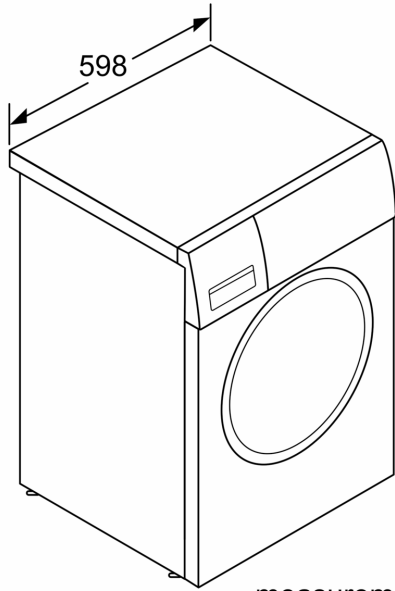

**Series 6, Front Load Washing
Machine, 9 kg, 1400 rpm
WAT28482SG**

---

measurements in mm