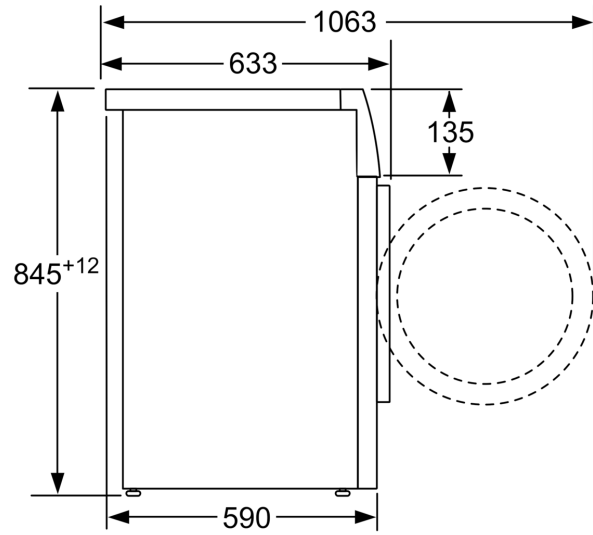

Built-in / Free-standing:Free-standing
 Door hinge:Left
 Color / Material body:White
 Length electrical supply cord:160.0 cm
 Height of the appliance:848 mm
 Dimensions of the product:848 x 598 x 590 mm
 Wheels:No
 Net weight:70.6 kg
 Drum volume:65 l
 Door Frame:Silver-inox, black-grey
 Noise level washing:55 dB(A) re 1 pW
 Connection rating:2300 W
 Fuse protection:10 A
 Voltage:220-240 V
 Frequency:50 Hz
 Energy Star Qualified:No
 Cord Included:Yes
 Plug type:GB plug
 Length of supply hose (in):59.05 "
 Dimensions of the packed product:34.64 x 25.19 x 26.77
 Net weight:156.000 lbs
 Gross weight:157.000 lbs
 Length of drain hose:150.00 cm
 Length of supply hose:150.00 cm
 Dimensions of the packed product (HxWxD):880 x 640 x 680 mm
 Gross weight:71.4 kg
 Connection rating:2300 W
 Fuse protection:10 A
 Voltage:220-240 V
 Frequency:50 Hz
 Energy consumption:0.95 kWh
 Water consumption:53.0 l
 Water protection system:Multiple water protection
 Max. spin speed:1400 rpm
 Spin speed options:Variable
 Digital countdown indicator:Yes
 Progress indicator:LED-display
 Capacity:8.0 kg

**Series 4, Front Load Washing
Machine, 8 kg, 1400 rpm
WAN28280SG**

measurements in mm

measurements in mm