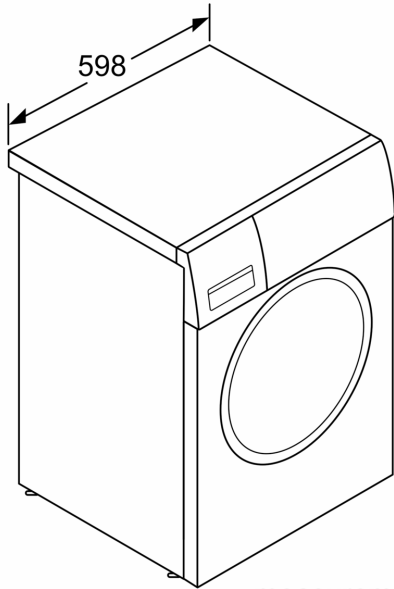

Series 4, Front Load Washing Machine, 8 kg, 1400 rpm WAN28280SG

WMZ2200 Floor securing component
WMZ2381 Extension for cold water inlet /Aquastop

- **EcoSilence Drive™:** extremely energy-efficient and quiet in operation with an especially long life.
- **Speed Perfect:** perfectly clean in up to 65% less time
- .
- **Vario Drum:** gently and efficiently wash with even water distribution and without creasing garments.
- **Active Water Plus:** For highly efficient use of water even with smaller loads thanks to automatic load detection.
- **Dark Colors program:** ideal for gentle cleaning of dark-coloured laundry, such as jeans.

Built-in / Free-standing:Free-standing
 Door hinge:Left
 Color / Material body:White
 Length electrical supply cord:160.0 cm
 Height of the appliance:848 mm
 Dimensions of the product:848 x 598 x 590 mm
 Wheels:No
 Net weight:70.6 kg
 Drum volume:65 l
 Door Frame:Silver-inox, black-grey
 Noise level washing:55 dB(A) re 1 pW
 Connection rating:2300 W
 Fuse protection:10 A
 Voltage:220-240 V
 Frequency:50 Hz
 Energy Star Qualified:No
 Cord Included:Yes
 Plug type:GB plug
 Length of supply hose (in):59.05 "
 Dimensions of the packed product:34.64 x 25.19 x 26.77
 Net weight:156.000 lbs
 Gross weight:157.000 lbs
 Length of drain hose:150.00 cm
 Length of supply hose:150.00 cm
 Dimensions of the packed product (HxWxD):880 x 640 x 680 mm
 Gross weight:71.4 kg
 Connection rating:2300 W
 Fuse protection:10 A
 Voltage:220-240 V
 Frequency:50 Hz
 Energy consumption:0.95 kWh
 Water consumption:53.0 l
 Water protection system:Multiple water protection
 Max. spin speed:1400 rpm
 Spin speed options:Variable
 Digital countdown indicator:Yes
 Progress indicator:LED-display
 Capacity:8.0 kg

**Series 4, Front Load Washing
Machine, 8 kg, 1400 rpm
WAN28280SG**

measurements in mm

measurements in mm