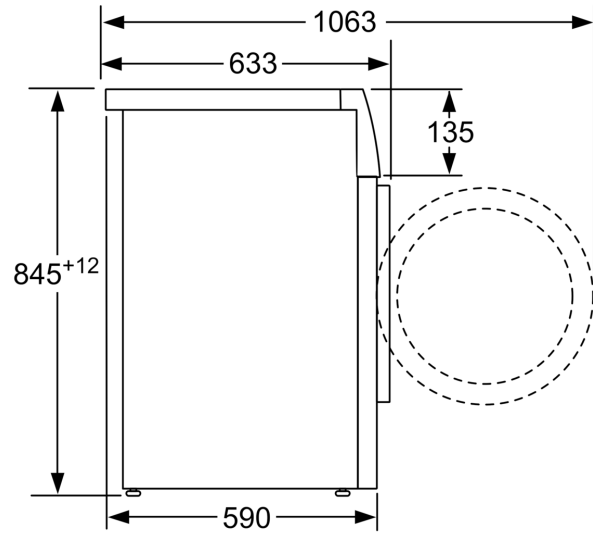

Built-in / Free-standing: ..... Free-standing  
 Door hinge: ..... Left  
 Color / Material body: ..... White  
 Length electrical supply cord: ..... 160.0 cm  
 Height of the appliance: ..... 848 mm  
 Dimensions of the product: ..... 848 x 598 x 590 mm  
 Wheels: ..... No  
 Net weight: ..... 70.3 kg  
 Drum volume: ..... 65 l  
 Door Frame: ..... Silver-inox, black-grey  
 Noise level washing: ..... 55 dB(A) re 1 pW  
 Connection rating: ..... 2300 W  
 Fuse protection: ..... 10 A  
 Voltage: ..... 220-240 V  
 Frequency: ..... 50 Hz  
 Energy Star Qualified: ..... No  
 Cord Included: ..... Yes  
 Plug type: ..... GB plug  
 Length of supply hose (in): ..... 59.05 "  
 Dimensions of the packed product: ..... 34.64 x 25.19 x 26.77  
 Net weight: ..... 155.000 lbs  
 Gross weight: ..... 157.000 lbs  
 Length of drain hose: ..... 150.00 cm  
 Length of supply hose: ..... 150.00 cm  
 Dimensions of the packed product (HxWxD): ..... 880 x 640 x 680 mm  
 Gross weight: ..... 71.1 kg  
 Connection rating: ..... 2300 W  
 Fuse protection: ..... 10 A  
 Voltage: ..... 220-240 V  
 Frequency: ..... 50 Hz  
 Energy consumption: ..... 0.95 kWh  
 Water consumption: ..... 53.0 l  
 Water protection system: ..... Multiple water protection  
 Max. spin speed: ..... 1200 rpm  
 Spin speed options: ..... Variable  
 Digital countdown indicator: ..... Yes  
 Progress indicator: ..... LED-display  
 Capacity: ..... 8.0 kg

##### Technical information

- Dimensions (H x W x D): 84.8 cm x 59.8 cm x 59.0 cm
- Built-under option

**Series 2, Front Load Washing  
Machine, 8 kg, 1200 rpm  
WAN24080SG**

---

measurements in mm

measurements in mm