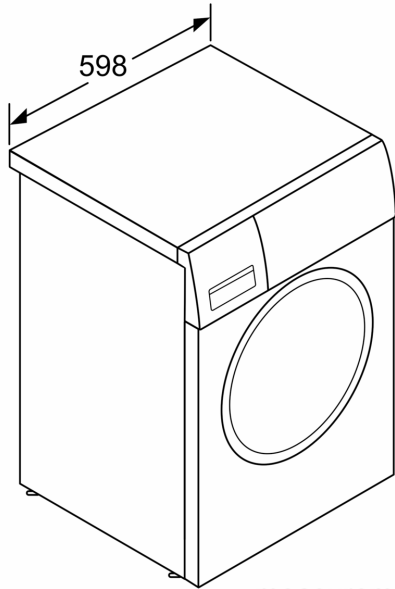

**Series 4, Front Load Washing
Machine, 8 kg, 1000 rpm
WAJ20180SG**

---

measurements in mm