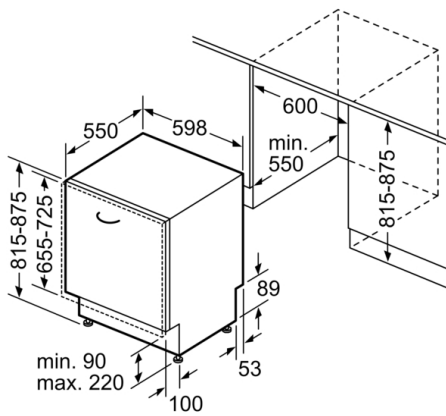

**Serie | 6, Fully-integrated Built-in
Dishwasher, 60 cm
SMV68TX06E**

measurements in mm