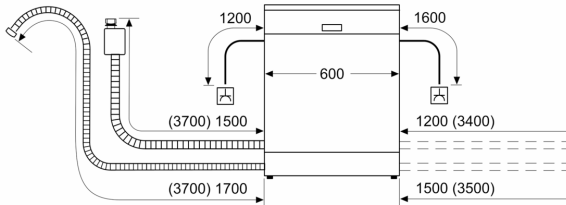

### Specifications

- Capacity: 13 place settings
- Stainless steel tub
- Remaining programme time indicator (min)
- Childproof control lock
- Energy<sup>2</sup> / Water<sup>3</sup>: 74 kWh / 9.5 litres
- Noise level: 44 dB(A) re 1 pW
- Noise level (silence programme): 41 dB(A) re 1 pW
- Dimensions of the product (HxWxD): 84.5 x 60 x 60 cm

### Baskets and Racks

- Cutlery drawer 1.1
- Rackmatic height-adjustable top basket (3 stage)
- Low friction wheels on lower rack
- 2 foldable plate racks in top basket
- 6 foldable plate racks in bottom basket
- Rack Stopper to prevent derailing of lower basket

<sup>1</sup> Scale of Energy Efficiency Classes from A to G

<sup>2</sup> Energy consumption in kWh per 100 cycles (in programme Eco 50 °C)

<sup>3</sup> Water consumption in litres per cycle (in programme Eco 50 °C)

<sup>4</sup> Duration of programme Eco 50 °C

**Series 6, Freestanding Dishwasher,  
60 cm, Black inox  
SMS6ECC51E**

measurements in mm

⌚ socket  
( ) values with extension kit