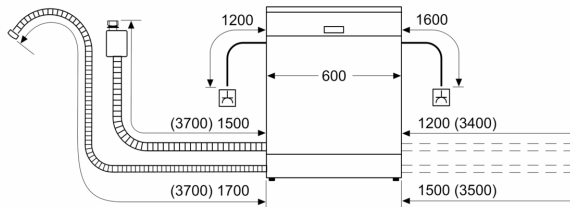

Series 4, Freestanding Dishwasher, 60 cm, Black inox SMS4HMC01R

measurements in mm

socket
( ) values with extension kit