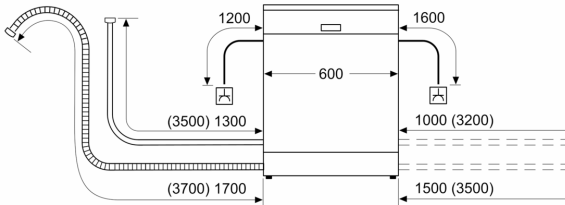

Energy label:	F
Energy consumption of the eco programme per 100 cycles: ..	102 kWh
Maximum number of place settings:	12
Water consumption:	10.5 l
Programme duration:	3:30 h
Noise level:	52 dB(A) re 1 pW
Noise level class:	D
Cleaning performance:	A
Water consumption:	10.5 l
Total annual energy consumption 220 days:	224 kWh
Total annual water consumption 220 days:	2310 l
Built-in / Free-standing:	Free-standing
Removable top:	Yes
Door panel options:	Not possible
Height of removable worktop:	30 mm
Height of the appliance:	845 mm
Adjustable feet:	Yes - all
Maximum adjustability feet:	20 mm
Adjustable plinth:	No
Net weight:	43.9 kg
Gross weight:	45.2 kg
Connection rating:	2400 W
Fuse protection:	10 A
Voltage:	220-240 V
Frequency:	50; 60 Hz
Length electrical supply cord:	175.0 cm
Plug type:	Gardy plug w/ earthing
Length inlet hose:	150 cm
Length outlet hose:	190 cm
Hidden heating element:	Yes
Child safety devices:	No
Water softener:	Yes
Top basket type:	low
Adjustable upper basket:	Single
Bottom basket type:	low
3rd rack:	None
Optional accessories: .. SGZ1010, SMZ1051EU, SMZ2014, SMZ5000, SMZ5001, SMZ5002	
Included accessories 2:	no
Number of place settings:	12
Colour / material of the panel:	White
Color / Material body:	White
Color / Material top:	White
Dimensions of the product (HxWxD):	845 x 600 x 600 mm
Dimensions of the packed product (HxWxD):	860 x 650 x 660 mm

Programmes

- 3 programmes: Intensive 70 °C, Eco 50 °C, Quick wash 65 °C
- 1 special option: Half Load

Baskets and Racks

- Vario basket system
- Height adjustable top basket
- 2 foldable plate racks in bottom basket
- Cutlery basket in bottom basket

**Series 2, Freestanding Dishwasher,
60 cm, White
SMS23BW01T**

measurements in mm

⌚ socket
() values with extension kit