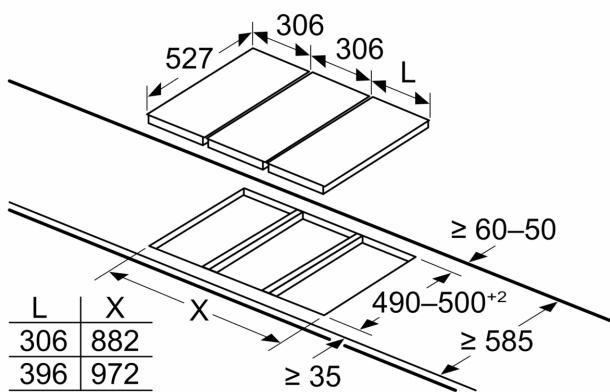

Measurements in mm

When installing two Domino units right next to a hob, two assembly kits (HEZ394301) are required

Measurements in mm

When installing two Domino units right next to a hob, two assembly kits (HEZ394301) are required

Measurements in mm

If two or more elements are installed right next to one another, one or several installation kits are required (2 elements 1 installation kit, 3 elements 2 installation kits, etc.)

Measurements in mm

measurements in mm
 Domino combination options with corresponding appliance and cut-out dimensions

Width category:
 Appliance width:

	A	B	C	D	L	X		
2x30	306	306	-	-	-	-	612	576
1x30, 1x40	306	396	-	-	-	-	702	666
1x30, 1x60	306	606	-	-	-	-	912	876
1x30, 1x70*	306	710	-	-	-	-	1016	980
1x30, 1x80	306	816	-	-	-	-	1122	1086
1x30, 1x90	306	916	-	-	-	-	1222	1186
2x40	396	396	-	-	-	-	792	756
1x40, 1x60	396	606	-	-	-	-	1002	966
1x40, 1x70*	396	710	-	-	-	-	1106	1070
1x40, 1x80	396	816	-	-	-	-	1212	1176
1x40, 1x90	396	916	-	-	-	-	1312	1276
3x30	306	306	306	-	-	-	918	882
2x30, 1x40	306	306	396	-	-	-	1008	972
2x30, 1x60	306	306	606	-	-	-	1218	1182
2x30, 1x70*	306	306	710	-	-	-	1322	1286
2x30, 1x80	306	306	816	-	-	-	1428	1392
2x30, 1x90	306	306	916	-	-	-	1528	1492
1x30, 2x40	306	396	396	-	-	-	1098	1062
1x30, 1x40, 1x60	306	396	606	-	-	-	1308	1272
1x30, 1x40, 1x70*	306	396	710	-	-	-	1412	1376
1x30, 1x40, 1x80	306	396	816	-	-	-	1518	1482
1x30, 1x40, 1x90	306	396	916	-	-	-	1618	1582
2x40, 1x60	396	396	606	-	-	-	1398	1362
4x30	306	306	306	306	-	-	1224	1188
3x30, 1x40	306	306	306	396	-	-	1314	1278
1x30, 1x75	306	750	-	-	-	-	1056	1020
1x40, 1x75	396	750	-	-	-	-	1146	1110
2x30, 1x75	306	306	750	-	-	-	1362	1326
1x30, 1x40, 1x75	306	396	750	-	-	-	1452	1416