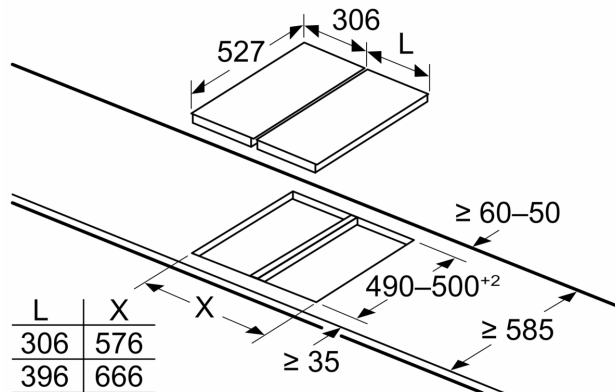

Measurements in mm

When installing two Domino units right next to a hob, two assembly kits (HEZ394301) are required

Measurements in mm

When installing two Domino units right next to a hob, two assembly kits (HEZ394301) are required

Measurements in mm

If two or more elements are installed right next to one another, one or several installation kits are required (2 elements 1 installation kit, 3 elements 2 installation kits, etc.)

Measurements in mm

measurements in mm
 Domino combination options with corresponding appliance and cut-out dimensions

Width category:
 Appliance width:

	A	B	C	D	L	X		
2x30	306	306	-	-	-	-	612	576
1x30, 1x40	306	396	-	-	-	-	702	666
1x30, 1x60	306	606	-	-	-	-	912	876
1x30, 1x70*	306	710	-	-	-	-	1016	980
1x30, 1x80	306	816	-	-	-	-	1122	1086
1x30, 1x90	306	916	-	-	-	-	1222	1186
2x40	396	396	-	-	-	-	792	756
1x40, 1x60	396	606	-	-	-	-	1002	966
1x40, 1x70*	396	710	-	-	-	-	1106	1070
1x40, 1x80	396	816	-	-	-	-	1212	1176
1x40, 1x90	396	916	-	-	-	-	1312	1276
3x30	306	306	306	-	-	-	918	882
2x30, 1x40	306	306	396	-	-	-	1008	972
2x30, 1x60	306	306	606	-	-	-	1218	1182
2x30, 1x70*	306	306	710	-	-	-	1322	1286
2x30, 1x80	306	306	816	-	-	-	1428	1392
2x30, 1x90	306	306	916	-	-	-	1528	1492
1x30, 2x40	306	396	396	-	-	-	1098	1062
1x30, 1x40, 1x60	306	396	606	-	-	-	1308	1272
1x30, 1x40, 1x70*	306	396	710	-	-	-	1412	1376
1x30, 1x40, 1x80	306	396	816	-	-	-	1518	1482
1x30, 1x40, 1x90	306	396	916	-	-	-	1618	1582
2x40, 1x60	396	396	606	-	-	-	1398	1362
4x30	306	306	306	306	-	-	1224	1188
3x30, 1x40	306	306	306	396	-	-	1314	1278
1x30, 1x75	306	750	-	-	-	-	1056	1020
1x40, 1x75	396	750	-	-	-	-	1146	1110
2x30, 1x75	306	306	750	-	-	-	1362	1326
1x30, 1x40, 1x75	306	396	750	-	-	-	1452	1416