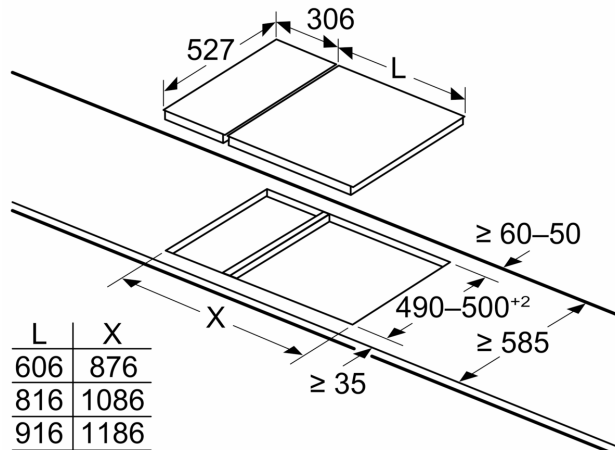

Product name/family: Vario/Domino gas hob w control
 Built-in / Free-standing: Built-in
 Energy input: Gas
 Total number of positions that can be used at the same time: 2
 Min. required niche size for installation (HxWxD): 45 x 270 x 490-500 mm
 Width of the appliance: 306 mm
 Dimensions (HxWxD): 47 x 306 x 527 mm
 Dimensions of the packed product (HxWxD): 185 x 385 x 578 mm
 Net weight: 7.1 kg
 Gross weight: 8.0 kg
 Residual heat indicator: Separate
 Location of control panel: Front
 Basic surface material: Ceramic
 Color of surface: Black, Alu, brushed
 Color of frame: Black
 Length electrical supply cord: 100.0 cm
 Connection rating: 2 W
 Gas connection rating: 4700 W
 Fuse protection: 3 A
 Voltage: 220-240 V
 Frequency: 60; 50 Hz

Measurements in mm

When installing two Domino units right next to a hob, two assembly kits (HEZ394301) are required

Measurements in mm

When installing two Domino units right next to a hob, two assembly kits (HEZ394301) are required