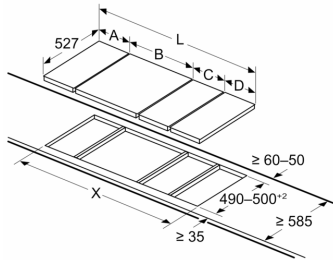

Measurements in mm

If two or more elements are installed right next to one another, one or several installation kits are required (2 elements 1 installation kit, 3 elements 2 installation kits, etc.)

Measurements in mm

If two or more elements are installed right next to one another, one or several installation kits are required (2 elements 1 installation kit, 3 elements 2 installation kits, etc.)

Measurements in mm
Picture for the table Domino combination possibilities with corresponding devices and cutout dimensions

measurements in mm
 Domino combination options with corresponding appliance and cut-out dimensions

Width category:
 Appliance width:

	A	B	C	D	L	X		
2x30	306	306	-	-	-	-	612	576
1x30, 1x40	306	396	-	-	-	-	702	666
1x30, 1x60	306	606	-	-	-	-	912	876
1x30, 1x70*	306	710	-	-	-	-	1016	980
1x30, 1x80	306	816	-	-	-	-	1122	1086
1x30, 1x90	306	916	-	-	-	-	1222	1186
2x40	396	396	-	-	-	-	792	756
1x40, 1x60	396	606	-	-	-	-	1002	966
1x40, 1x70*	396	710	-	-	-	-	1106	1070
1x40, 1x80	396	816	-	-	-	-	1212	1176
1x40, 1x90	396	916	-	-	-	-	1312	1276
3x30	306	306	306	-	-	-	918	882
2x30, 1x40	306	306	396	-	-	-	1008	972
2x30, 1x60	306	306	606	-	-	-	1218	1182
2x30, 1x70*	306	306	710	-	-	-	1322	1286
2x30, 1x80	306	306	816	-	-	-	1428	1392
2x30, 1x90	306	306	916	-	-	-	1528	1492
1x30, 2x40	306	396	396	-	-	-	1098	1062
1x30, 1x40, 1x60	306	396	606	-	-	-	1308	1272
1x30, 1x40, 1x70*	306	396	710	-	-	-	1412	1376
1x30, 1x40, 1x80	306	396	816	-	-	-	1518	1482
1x30, 1x40, 1x90	306	396	916	-	-	-	1618	1582
2x40, 1x60	396	396	606	-	-	-	1398	1362
4x30	306	306	306	306	-	-	1224	1188
3x30, 1x40	306	306	306	396	-	-	1314	1278
1x30, 1x75	306	750	-	-	-	-	1056	1020
1x40, 1x75	396	750	-	-	-	-	1146	1110
2x30, 1x75	306	306	750	-	-	-	1362	1326
1x30, 1x40, 1x75	306	396	750	-	-	-	1452	1416