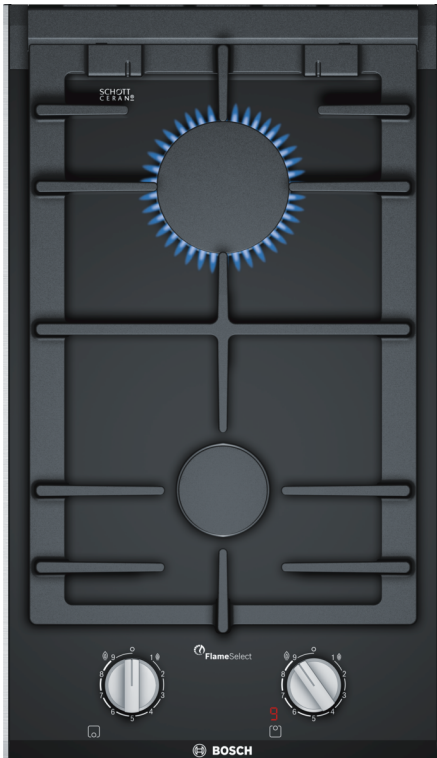

**Series 8, Domino Gas Hob, 30 cm,
Ceramic
PRB3A6D70**

**The domino gas hob with FlameSelect:
achieve perfect cooking results thanks to
nine precisely defined power levels.**

- **FlameSelect:** for a precise adjustment of the flame in nine defined levels.
- **Heavy-duty continuous surface grates can be easily and quickly cleaned in the dishwasher.**

Product name/family: Vario/Domino gas hob w control
 Built-in / Free-standing: Built-in
 Energy input: Gas
 Total number of positions that can be used at the same time: 2
 Min. required niche size for installation (HxWxD): 45 x 270 x 490-500 mm
 Width of the appliance: 306 mm
 Dimensions (HxWxD): 47 x 306 x 527 mm
 Dimensions of the packed product (HxWxD): 185 x 385 x 578 mm
 Net weight: 7.1 kg
 Gross weight: 8.0 kg
 Residual heat indicator: Separate
 Location of control panel: Front
 Basic surface material: Ceramic
 Color of surface: Black, Alu, brushed
 Color of frame: Black
 Length electrical supply cord: 100.0 cm
 Connection rating: 2 W
 Gas connection rating: 4700 W
 Fuse protection: 3 A
 Voltage: 220-240 V
 Frequency: 60; 50 Hz

- HEZ394301 Connecting strip
 HEZ298105 Simmer plate
 HEZ298114 Small pot support

**Series 8, Domino Gas Hob, 30 cm,
Ceramic
PRB3A6D70**

**The domino gas hob with FlameSelect:
achieve perfect cooking results thanks to
nine precisely defined power levels.**

Design

- Ceramic glass

Features

- Step valve 9 steps
- Electronic display
- sword knobs
- Ignition via control knob
- Cast iron pan supports

Power and size:

- 2gas
- Center rear: Rapid burner 2.8 KW
- Center front: Standard burner 1.9 KW