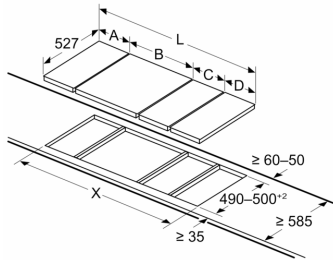

Measurements in mm

When installing two Domino units right next to a hob, two assembly kits (HEZ394301) are required

Measurements in mm

If two or more elements are installed right next to one another, one or several installation kits are required (2 elements 1 installation kit, 3 elements 2 installation kits, etc.)

Measurements in mm

If two or more elements are installed right next to one another, one or several installation kits are required (2 elements 1 installation kit, 3 elements 2 installation kits, etc.)

Measurements in mm
Picture for the table Domino combination possibilities with corresponding devices and cutout dimensions

measurements in mm
 Domino combination options with corresponding appliance and cut-out dimensions

Width category:
 Appliance width:

	A	B	C	D	L	X		
2x30	306	306	-	-	-	-	612	576
1x30, 1x40	306	396	-	-	-	-	702	666
1x30, 1x60	306	606	-	-	-	-	912	876
1x30, 1x70*	306	710	-	-	-	-	1016	980
1x30, 1x80	306	816	-	-	-	-	1122	1086
1x30, 1x90	306	916	-	-	-	-	1222	1186
2x40	396	396	-	-	-	-	792	756
1x40, 1x60	396	606	-	-	-	-	1002	966
1x40, 1x70*	396	710	-	-	-	-	1106	1070
1x40, 1x80	396	816	-	-	-	-	1212	1176
1x40, 1x90	396	916	-	-	-	-	1312	1276
3x30	306	306	306	-	-	-	918	882
2x30, 1x40	306	306	396	-	-	-	1008	972
2x30, 1x60	306	306	606	-	-	-	1218	1182
2x30, 1x70*	306	306	710	-	-	-	1322	1286
2x30, 1x80	306	306	816	-	-	-	1428	1392
2x30, 1x90	306	306	916	-	-	-	1528	1492
1x30, 2x40	306	396	396	-	-	-	1098	1062
1x30, 1x40, 1x60	306	396	606	-	-	-	1308	1272
1x30, 1x40, 1x70*	306	396	710	-	-	-	1412	1376
1x30, 1x40, 1x80	306	396	816	-	-	-	1518	1482
1x30, 1x40, 1x90	306	396	916	-	-	-	1618	1582
2x40, 1x60	396	396	606	-	-	-	1398	1362
4x30	306	306	306	306	-	-	1224	1188
3x30, 1x40	306	306	306	396	-	-	1314	1278
1x30, 1x75	306	750	-	-	-	-	1056	1020
1x40, 1x75	396	750	-	-	-	-	1146	1110
2x30, 1x75	306	306	750	-	-	-	1362	1326
1x30, 1x40, 1x75	306	396	750	-	-	-	1452	1416