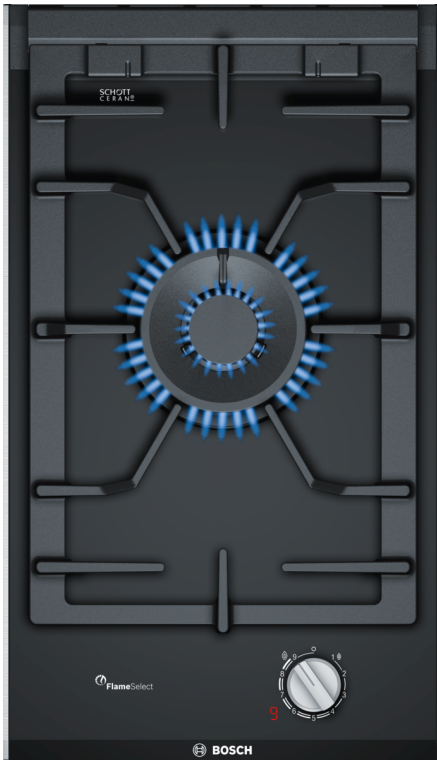

**Series 8, Domino Gas Hob, 30 cm,
Ceramic
PRA3A6D70**

**The domino gas hob with FlameSelect:
achieve perfect cooking results thanks to
nine precisely defined power levels.**

- **FlameSelect:** for a precise adjustment of the flame in nine defined levels.
- **Dual wok burner:** dual flame system for very powerful cooking at up to 6 kW.
- **Heavy-duty continuous surface grates can be easily and quickly cleaned in the dishwasher.**

Product name/family: Vario/Domino gas hob w control
 Built-in / Free-standing: Built-in
 Energy input: Gas
 Total number of positions that can be used at the same time: 1
 Min. required niche size for installation (HxWxD): 45 x 270 x 490-500 mm
 Width of the appliance: 306 mm
 Dimensions (HxWxD): 59 x 306 x 527 mm
 Dimensions of the packed product (HxWxD): 185 x 385 x 578 mm
 Net weight: 8.9 kg
 Gross weight: 9.8 kg
 Residual heat indicator: Separate
 Location of control panel: Front
 Basic surface material: Ceramic
 Color of surface: Black, Alu, brushed
 Color of frame: Black
 Length electrical supply cord: 100.0 cm
 Connection rating: 2 W
 Gas connection rating: 6000 W
 Fuse protection: 3 A
 Voltage: 220-240 V
 Frequency: 60; 50 Hz
 Included accessories: 1 x WOK attachment ring

1 x WOK attachment ring

- HEZ298105 Simmer plate
- HEZ298113 Small pot support
- HEZ394301 Connecting strip

**Series 8, Domino Gas Hob, 30 cm,
Ceramic
PRA3A6D70**

**The domino gas hob with FlameSelect:
achieve perfect cooking results thanks to
nine precisely defined power levels.**

Design

- Ceramic glass

Features

- Step valve 9 steps
- Electronic display
- sword knobs
- Ignition via control knob
- Cast iron pan supports

Power and size:

- dual wok burner

Environment+safety:

- Flame failure safety device
- Preset of natural gas (20mbar)