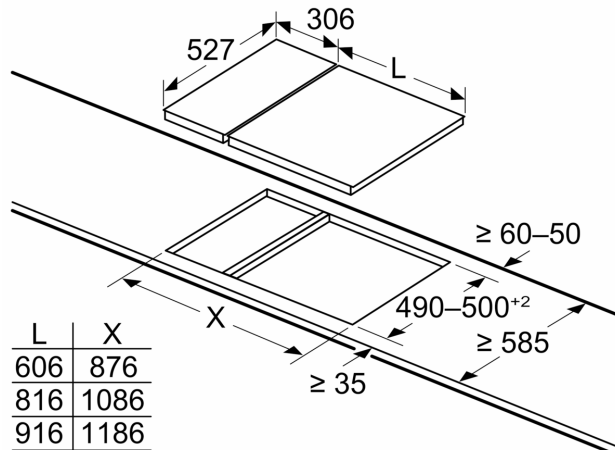

Measurements:

- 100 cm

Accessories

- Liquid gas nozzles (28-30/37mbar) included
- WOK attachment ring included.

**Series 8, Domino Gas Hob, 30 cm,
Ceramic
PRA3A6D70**

Measurements in mm

When installing two Domino units right next to a hob, two assembly kits (HEZ394301) are required

Measurements in mm

When installing two Domino units right next to a hob, two assembly kits (HEZ394301) are required

Measurements in mm

If two or more elements are installed right next to one another, one or several installation kits are required (2 elements 1 installation kit, 3 elements 2 installation kits, etc.)

measurements in mm
 Domino combination options with corresponding appliance and cut-out dimensions

Width category:
 Appliance width:

	A	B	C	D	L	X		
2x30	306	306	-	-	-	-	612	576
1x30, 1x40	306	396	-	-	-	-	702	666
1x30, 1x60	306	606	-	-	-	-	912	876
1x30, 1x70*	306	710	-	-	-	-	1016	980
1x30, 1x80	306	816	-	-	-	-	1122	1086
1x30, 1x90	306	916	-	-	-	-	1222	1186
2x40	396	396	-	-	-	-	792	756
1x40, 1x60	396	606	-	-	-	-	1002	966
1x40, 1x70*	396	710	-	-	-	-	1106	1070
1x40, 1x80	396	816	-	-	-	-	1212	1176
1x40, 1x90	396	916	-	-	-	-	1312	1276
3x30	306	306	306	-	-	-	918	882
2x30, 1x40	306	306	396	-	-	-	1008	972
2x30, 1x60	306	306	606	-	-	-	1218	1182
2x30, 1x70*	306	306	710	-	-	-	1322	1286
2x30, 1x80	306	306	816	-	-	-	1428	1392
2x30, 1x90	306	306	916	-	-	-	1528	1492
1x30, 2x40	306	396	396	-	-	-	1098	1062
1x30, 1x40, 1x60	306	396	606	-	-	-	1308	1272
1x30, 1x40, 1x70*	306	396	710	-	-	-	1412	1376
1x30, 1x40, 1x80	306	396	816	-	-	-	1518	1482
1x30, 1x40, 1x90	306	396	916	-	-	-	1618	1582
2x40, 1x60	396	396	606	-	-	-	1398	1362
4x30	306	306	306	306	-	-	1224	1188
3x30, 1x40	306	306	306	396	-	-	1314	1278
1x30, 1x75	306	750	-	-	-	-	1056	1020
1x40, 1x75	396	750	-	-	-	-	1146	1110
2x30, 1x75	306	306	750	-	-	-	1362	1326
1x30, 1x40, 1x75	306	396	750	-	-	-	1452	1416