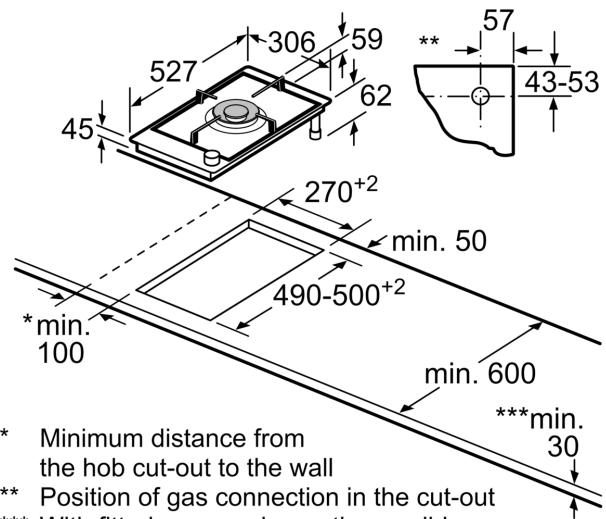

If two or more elements are installed right next to one another, one or several installation kits are required (2 elements 1 installation kit, 3 elements 2 installation kits, etc.)

Cutout dimension (X) depending on the combination (see combination table)

measurements in mm
 Domino combination options with corresponding appliance and cut-out dimensions

Width category:
 Appliance width:

	A	B	C	D	L	X		
2x30	306	306	-	-	-	-	612	576
1x30, 1x40	306	396	-	-	-	-	702	666
1x30, 1x60	306	606	-	-	-	-	912	876
1x30, 1x70*	306	710	-	-	-	-	1016	980
1x30, 1x80	306	816	-	-	-	-	1122	1086
1x30, 1x90	306	916	-	-	-	-	1222	1186
2x40	396	396	-	-	-	-	792	756
1x40, 1x60	396	606	-	-	-	-	1002	966
1x40, 1x70*	396	710	-	-	-	-	1106	1070
1x40, 1x80	396	816	-	-	-	-	1212	1176
1x40, 1x90	396	916	-	-	-	-	1312	1276
3x30	306	306	306	-	-	-	918	882
2x30, 1x40	306	306	396	-	-	-	1008	972
2x30, 1x60	306	306	606	-	-	-	1218	1182
2x30, 1x70*	306	306	710	-	-	-	1322	1286
2x30, 1x80	306	306	816	-	-	-	1428	1392
2x30, 1x90	306	306	916	-	-	-	1528	1492
1x30, 2x40	306	396	396	-	-	-	1098	1062
1x30, 1x40, 1x60	306	396	606	-	-	-	1308	1272
1x30, 1x40, 1x70*	306	396	710	-	-	-	1412	1376
1x30, 1x40, 1x80	306	396	816	-	-	-	1518	1482
1x30, 1x40, 1x90	306	396	916	-	-	-	1618	1582
2x40, 1x60	396	396	606	-	-	-	1398	1362
4x30	306	306	306	306	-	-	1224	1188
3x30, 1x40	306	306	306	396	-	-	1314	1278
1x30, 1x75	306	750	-	-	-	-	1056	1020
1x40, 1x75	396	750	-	-	-	-	1146	1110
2x30, 1x75	306	306	750	-	-	-	1362	1326
1x30, 1x40, 1x75	306	396	750	-	-	-	1452	1416

* Not possible with 70 cm induction hob

Measurements in mm
Assembly kit (HEZ394301) for Domino

B: Dependent on the cut-out depth

- * Minimum distance from the hob cut-out to the wall
- ** Position of gas connection in the cut-out
- *** With fitted oven underneath, possibly more; see space requirements for the oven

measurements in mm