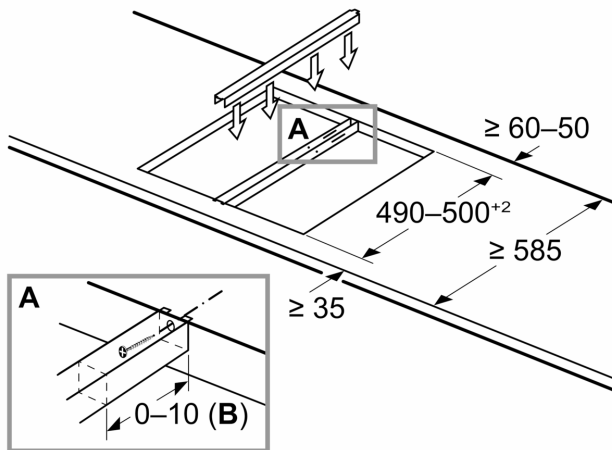

If two or more elements are installed right next to one another, one or several installation kits are required (2 elements 1 installation kit, 3 elements 2 installation kits, etc.)

Cutout dimension (X) depending on the combination (see combination table)

measurements in mm
 Domino combination options with corresponding appliance and cut-out dimensions

Width category:
 Appliance width:

	A	B	C	D	L	X		
2x30	306	306	-	-	-	-	612	576
1x30, 1x40	306	396	-	-	-	-	702	666
1x30, 1x60	306	606	-	-	-	-	912	876
1x30, 1x70*	306	710	-	-	-	-	1016	980
1x30, 1x80	306	816	-	-	-	-	1122	1086
1x30, 1x90	306	916	-	-	-	-	1222	1186
2x40	396	396	-	-	-	-	792	756
1x40, 1x60	396	606	-	-	-	-	1002	966
1x40, 1x70*	396	710	-	-	-	-	1106	1070
1x40, 1x80	396	816	-	-	-	-	1212	1176
1x40, 1x90	396	916	-	-	-	-	1312	1276
3x30	306	306	306	-	-	-	918	882
2x30, 1x40	306	306	396	-	-	-	1008	972
2x30, 1x60	306	306	606	-	-	-	1218	1182
2x30, 1x70*	306	306	710	-	-	-	1322	1286
2x30, 1x80	306	306	816	-	-	-	1428	1392
2x30, 1x90	306	306	916	-	-	-	1528	1492
1x30, 2x40	306	396	396	-	-	-	1098	1062
1x30, 1x40, 1x60	306	396	606	-	-	-	1308	1272
1x30, 1x40, 1x70*	306	396	710	-	-	-	1412	1376
1x30, 1x40, 1x80	306	396	816	-	-	-	1518	1482
1x30, 1x40, 1x90	306	396	916	-	-	-	1618	1582
2x40, 1x60	396	396	606	-	-	-	1398	1362
4x30	306	306	306	306	-	-	1224	1188
3x30, 1x40	306	306	306	396	-	-	1314	1278
1x30, 1x75	306	750	-	-	-	-	1056	1020
1x40, 1x75	396	750	-	-	-	-	1146	1110
2x30, 1x75	306	306	750	-	-	-	1362	1326
1x30, 1x40, 1x75	306	396	750	-	-	-	1452	1416

* Not possible with 70 cm induction hob

Measurements in mm
Assembly kit (HEZ394301) for Domino

B: Dependent on the cut-out depth

- * Minimum distance from the hob cut-out to the wall
- ** Position of gas connection in the cut-out
- *** With fitted oven underneath, possibly more; see space requirements for the oven