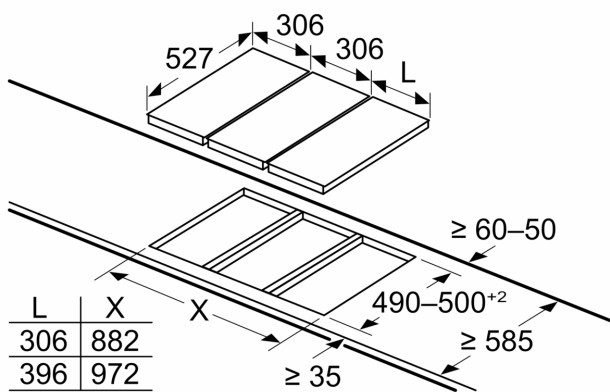

Measurements:

- 100 cm

Accessories

- Liquid gas nozzles (28-30/37mbar) included
- WOK attachment ring included.

**Series 8, Domino Gas Hob, 30 cm,
Ceramic
PRA3A6D70**

Measurements in mm

When installing two Domino units right next to a hob, two assembly kits (HEZ394301) are required

Measurements in mm

When installing two Domino units right next to a hob, two assembly kits (HEZ394301) are required

Measurements in mm

If two or more elements are installed right next to one another, one or several installation kits are required (2 elements 1 installation kit, 3 elements 2 installation kits, etc.)

measurements in mm
 Domino combination options with corresponding appliance and cut-out dimensions

Width category:
 Appliance width:

	A	B	C	D	L	X		
2x30	306	306	-	-	-	-	612	576
1x30, 1x40	306	396	-	-	-	-	702	666
1x30, 1x60	306	606	-	-	-	-	912	876
1x30, 1x70*	306	710	-	-	-	-	1016	980
1x30, 1x80	306	816	-	-	-	-	1122	1086
1x30, 1x90	306	916	-	-	-	-	1222	1186
2x40	396	396	-	-	-	-	792	756
1x40, 1x60	396	606	-	-	-	-	1002	966
1x40, 1x70*	396	710	-	-	-	-	1106	1070
1x40, 1x80	396	816	-	-	-	-	1212	1176
1x40, 1x90	396	916	-	-	-	-	1312	1276
3x30	306	306	306	-	-	-	918	882
2x30, 1x40	306	306	396	-	-	-	1008	972
2x30, 1x60	306	306	606	-	-	-	1218	1182
2x30, 1x70*	306	306	710	-	-	-	1322	1286
2x30, 1x80	306	306	816	-	-	-	1428	1392
2x30, 1x90	306	306	916	-	-	-	1528	1492
1x30, 2x40	306	396	396	-	-	-	1098	1062
1x30, 1x40, 1x60	306	396	606	-	-	-	1308	1272
1x30, 1x40, 1x70*	306	396	710	-	-	-	1412	1376
1x30, 1x40, 1x80	306	396	816	-	-	-	1518	1482
1x30, 1x40, 1x90	306	396	916	-	-	-	1618	1582
2x40, 1x60	396	396	606	-	-	-	1398	1362
4x30	306	306	306	306	-	-	1224	1188
3x30, 1x40	306	306	306	396	-	-	1314	1278
1x30, 1x75	306	750	-	-	-	-	1056	1020
1x40, 1x75	396	750	-	-	-	-	1146	1110
2x30, 1x75	306	306	750	-	-	-	1362	1326
1x30, 1x40, 1x75	306	396	750	-	-	-	1452	1416