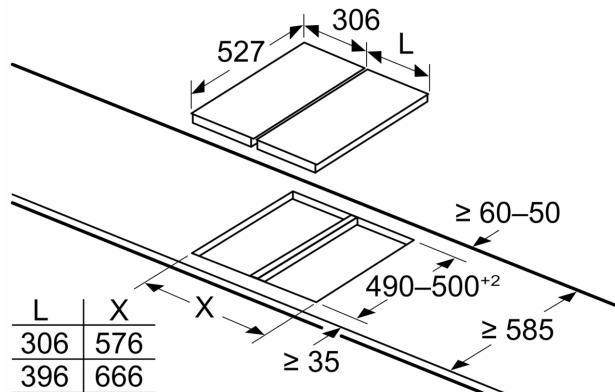

Measurements in mm

When installing two Domino units right next to a hob, two assembly kits (HEZ394301) are required

Measurements in mm

If two or more elements are installed right next to one another, one or several installation kits are required (2 elements 1 installation kit, 3 elements 2 installation kits, etc.)

Measurements in mm

If two or more elements are installed right next to one another, one or several installation kits are required (2 elements 1 installation kit, 3 elements 2 installation kits, etc.)

Measurements in mm
Picture for the table Domino combination possibilities with corresponding devices and cutout dimensions

measurements in mm
 Domino combination options with corresponding appliance and cut-out dimensions

Width category:
 Appliance width:

	A	B	C	D	L	X		
2x30	306	306	-	-	-	-	612	576
1x30, 1x40	306	396	-	-	-	-	702	666
1x30, 1x60	306	606	-	-	-	-	912	876
1x30, 1x70*	306	710	-	-	-	-	1016	980
1x30, 1x80	306	816	-	-	-	-	1122	1086
1x30, 1x90	306	916	-	-	-	-	1222	1186
2x40	396	396	-	-	-	-	792	756
1x40, 1x60	396	606	-	-	-	-	1002	966
1x40, 1x70*	396	710	-	-	-	-	1106	1070
1x40, 1x80	396	816	-	-	-	-	1212	1176
1x40, 1x90	396	916	-	-	-	-	1312	1276
3x30	306	306	306	-	-	-	918	882
2x30, 1x40	306	306	396	-	-	-	1008	972
2x30, 1x60	306	306	606	-	-	-	1218	1182
2x30, 1x70*	306	306	710	-	-	-	1322	1286
2x30, 1x80	306	306	816	-	-	-	1428	1392
2x30, 1x90	306	306	916	-	-	-	1528	1492
1x30, 2x40	306	396	396	-	-	-	1098	1062
1x30, 1x40, 1x60	306	396	606	-	-	-	1308	1272
1x30, 1x40, 1x70*	306	396	710	-	-	-	1412	1376
1x30, 1x40, 1x80	306	396	816	-	-	-	1518	1482
1x30, 1x40, 1x90	306	396	916	-	-	-	1618	1582
2x40, 1x60	396	396	606	-	-	-	1398	1362
4x30	306	306	306	306	-	-	1224	1188
3x30, 1x40	306	306	306	396	-	-	1314	1278
1x30, 1x75	306	750	-	-	-	-	1056	1020
1x40, 1x75	396	750	-	-	-	-	1146	1110
2x30, 1x75	306	306	750	-	-	-	1362	1326
1x30, 1x40, 1x75	306	396	750	-	-	-	1452	1416