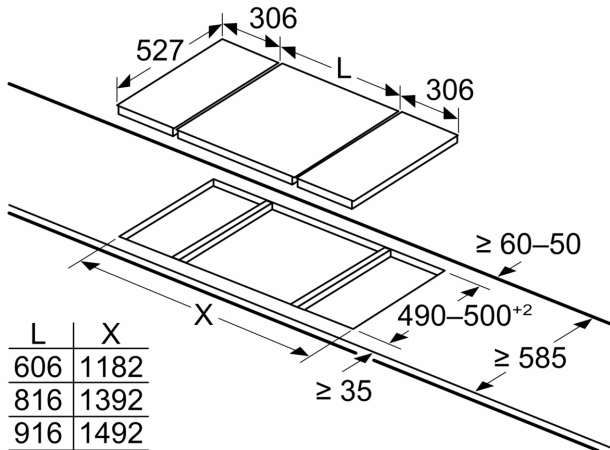

Measurements:

- 100 cm

Accessories

- Liquid gas nozzles (28-30/37mbar) included
- WOK attachment ring included.

**Series 8, Domino Gas Hob, 30 cm,
Ceramic
PRA3A6D70**

Measurements in mm

When installing two Domino units right next to a hob, two assembly kits (HEZ394301) are required

Measurements in mm

When installing two Domino units right next to a hob, two assembly kits (HEZ394301) are required

Measurements in mm

If two or more elements are installed right next to one another, one or several installation kits are required (2 elements 1 installation kit, 3 elements 2 installation kits, etc.)

measurements in mm
 Domino combination options with corresponding appliance and cut-out dimensions

Width category:
 Appliance width:

	A	B	C	D	L	X		
2x30	306	306	-	-	-	-	612	576
1x30, 1x40	306	396	-	-	-	-	702	666
1x30, 1x60	306	606	-	-	-	-	912	876
1x30, 1x70*	306	710	-	-	-	-	1016	980
1x30, 1x80	306	816	-	-	-	-	1122	1086
1x30, 1x90	306	916	-	-	-	-	1222	1186
2x40	396	396	-	-	-	-	792	756
1x40, 1x60	396	606	-	-	-	-	1002	966
1x40, 1x70*	396	710	-	-	-	-	1106	1070
1x40, 1x80	396	816	-	-	-	-	1212	1176
1x40, 1x90	396	916	-	-	-	-	1312	1276
3x30	306	306	306	-	-	-	918	882
2x30, 1x40	306	306	396	-	-	-	1008	972
2x30, 1x60	306	306	606	-	-	-	1218	1182
2x30, 1x70*	306	306	710	-	-	-	1322	1286
2x30, 1x80	306	306	816	-	-	-	1428	1392
2x30, 1x90	306	306	916	-	-	-	1528	1492
1x30, 2x40	306	396	396	-	-	-	1098	1062
1x30, 1x40, 1x60	306	396	606	-	-	-	1308	1272
1x30, 1x40, 1x70*	306	396	710	-	-	-	1412	1376
1x30, 1x40, 1x80	306	396	816	-	-	-	1518	1482
1x30, 1x40, 1x90	306	396	916	-	-	-	1618	1582
2x40, 1x60	396	396	606	-	-	-	1398	1362
4x30	306	306	306	306	-	-	1224	1188
3x30, 1x40	306	306	306	396	-	-	1314	1278
1x30, 1x75	306	750	-	-	-	-	1056	1020
1x40, 1x75	396	750	-	-	-	-	1146	1110
2x30, 1x75	306	306	750	-	-	-	1362	1326
1x30, 1x40, 1x75	306	396	750	-	-	-	1452	1416