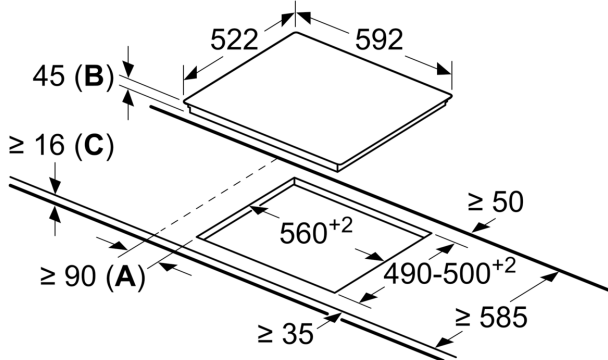

Flexibility of cooking zones

- Ring zone double: use regular or larger cookware on the expandable cooking zone.
- Cooking zone rear right: 145 mm , 1.2 KW
- Cooking zone rear left: 210 mm, 275 mm, 2.1 KW (max. power 3.4 KW)
- Cooking zone front right: 120 mm, 180 mm, 1 KW (max. power 2.3 KW)

Installation

- Dimensions of the product (HxWxD mm): 45 x 592 x 522
- Required niche size for installation (HxWxD mm) : 45 x 560 x (490 - 500)
- Min. worktop thickness: 16 mm
- Connected load: 5.75 KW
- PowerManagement Function: limit the maximum power if needed (depends on fuse protection of electric installation).
- Power cord: 1 m, loose insert in packaging

**Series 6, Electric Hob, 60 cm, Black,
PKK651FP8E**

measurements in mm

- A:** Minimum distance from the hob cut-out to the wall.
- B:** Recessed depth
- C:** With fitted oven underneath min. 20, possibly more; see space requirements for the oven.