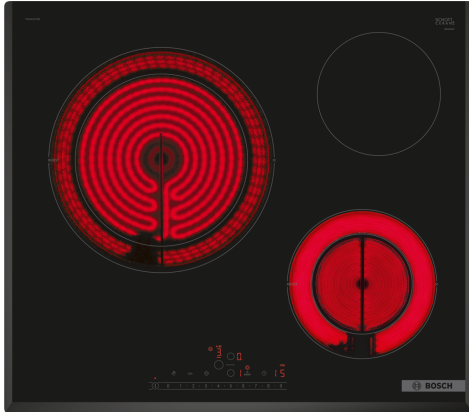

Series 6, Electric Hob, 60 cm, Black, PKK651FP8E

- HEZ32WA00 Wireless food thermometer
- HEZ390090 Wok Set consisting of 3 Items
- HEZ392617 Intermediate bottom
- HEZ9SE030 Set of 2 pots and 1 pan

The glass-ceramic radiant hob: makes cooking and cleaning especially easy.

- **DirectSelect:** Direct, simple selection of the desired cooking zone, power and additional functions.
- **The 18 cm cooking zone - extendable cooking zone.**
- **Restart:** restores hob settings in case of an unintentional hob switch-off.
- **Timer with switch-off function:** turns off the assigned cooking zone after the set time.
- **Child Lock:** locks the control panel to prevent unauthorized use.

Series 6, Electric Hob, 60 cm, Black, PKK651FP8E

The glass-ceramic radiant hob: makes cooking and cleaning especially easy.

Design

- 60 cm: space for 3 pots or pans.
- Frameless with faceted edges

Features

- TouchControl MultiTouch: directly control the power with the imprinted touch bar.
- 17 power levels: precisely adapt the heat with 17 power levels (9 main levels and 8 intermediate levels).
- Switch off timer for every cooking zone: switches off the cooking zone at the end of the time set (e.g. for boiled eggs).
- Count-down timer: an alarm sounds at the end of the time set (e.g. for pasta).