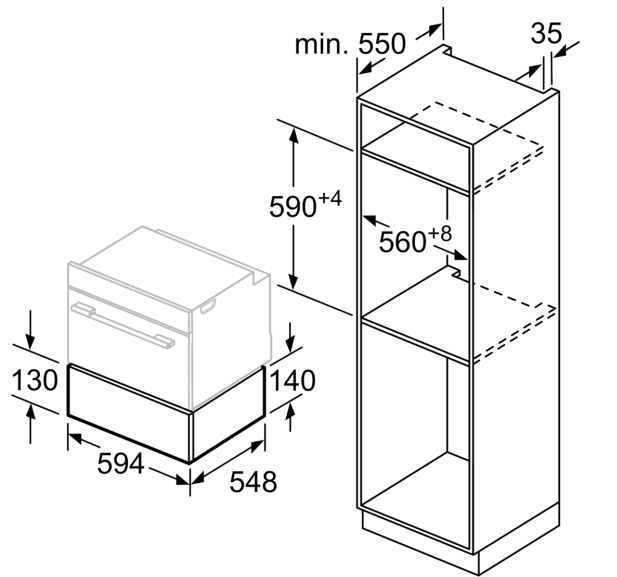

- **Push-pull mechanism:** easy opening and closing thanks to a practical spring mechanism.
- **Cleaning convenience:** easy-to-clean hotplate made of tempered glass.

---

Built-in / Free-standing: .....	Built-in
Maximum number of plates: .....	12
Maximum number of espresso cups: .....	64
Dimensions (HxWxD): .....	140 x 594 x 548 mm
Dimensions of the packed product (HxWxD): .....	200 x 640 x 660 mm
Min. required niche size for installation (HxWxD): .....	140 x 560 x 550 mm
Time control: .....	No
Fuse protection: .....	10 A
Voltage: .....	220-240 V
Frequency: .....	60; 50 Hz
Plug type: .....	GB plug
Required cutout/niche size for installation (in): .....	x
Dimensions of the packed product: .....	7.87 x 25.19 x 25.98
Net weight: .....	34.000 lbs
Gross weight: .....	39.000 lbs
Length electrical supply cord: .....	150.0 cm
Min. required niche size for installation (HxWxD): .....	140 x 560 x 550 mm
Dimensions (HxWxD): .....	140 x 594 x 548 mm
Dimensions of the packed product (HxWxD): .....	200 x 640 x 660 mm
Net weight: .....	15.5 kg
Gross weight: .....	17.5 kg

---

- Heating plate made of toughened glass
- Temperature control in 4 levels: ca. 30°C - 80°C (glass surface temperature)

**Comfort**

- Loading up to 25 kg
- Drawer interior volume:
  - 12 x 24 cm dinner plates - 12 x 10 cm soup bowls - 1 x 9 cm serving dish - 1 x 17 cm serving dish - 2 x 32 cm serving plate

**Technical Info**

- Length of mains cable: 150 cm
- Dimensions of the product (HxWxD mm) : 140 x 594 x 548
- Niche dimension (HxWxD): 140 mm x 560 mm - 568 mm x 550 mm

**Series 8, Built-in Warming Drawer,  
60 x 14 cm, Stainless steel  
BIC630NS1B**

Compact ovens with an appliance height of 455 mm can be installed above a warming drawer. An intermediate floor is not required.

measurements in mm

measurements in mm