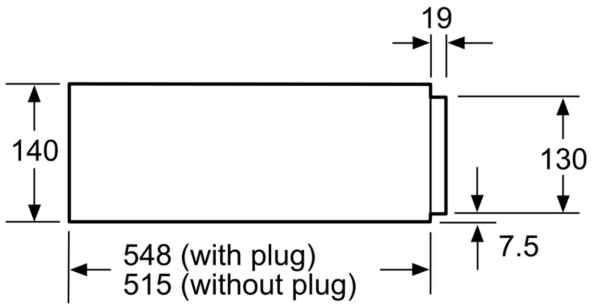

---

- Heating plate made of toughened glass
- Temperature control in 4 levels: ca. 30°C - 80°C (glass surface temperature)

**Comfort**

- Loading up to 25 kg
- Drawer interior volume:
  - 12 x 24 cm dinner plates - 12 x 10 cm soup bowls - 1 x 9 cm serving dish - 1 x 17 cm serving dish - 2 x 32 cm serving plate

**Technical Info**

- Length of mains cable: 150 cm
- Dimensions of the product (HxWxD mm) : 140 x 594 x 548
- Niche dimension (HxWxD): 140 mm x 560 mm - 568 mm x 550 mm

**Series 8, Built-in Warming Drawer,  
60 x 14 cm, Stainless steel  
BIC630NS1B**