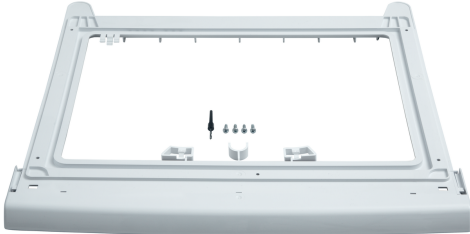

Stacking kit WTZ20410

- Stacking kit
- Verbindungssatz Rahmen T24

Dimensions of the packed product (HxWxD): 50 x 560 x 600 mm
Pallet dimensions: 225.0 x 80.0 x 120.0
Standard number of units per pallet:90
Net weight:0.6 kg
Gross weight: 0.9 kg