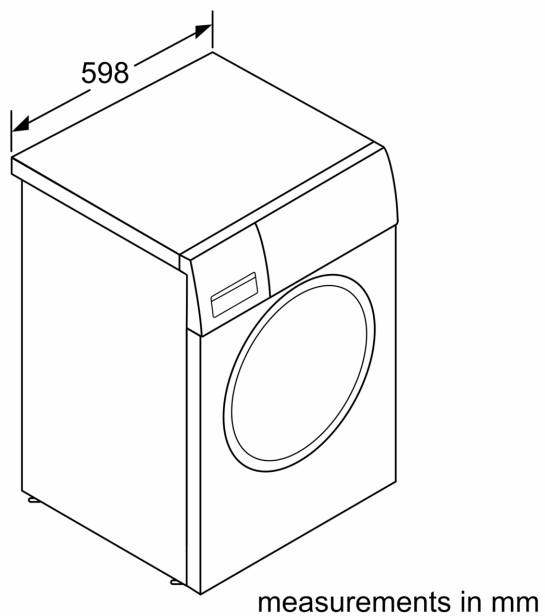

- WMZPW20W Platform with pull-out, washer, cubic
- WMZ2200 Floor securing component
- WMZ2381 Extension for cold water inlet /Aquastop

Built-in / Free-standing:	Free-standing
Door hinge:	Left
Color / Material body:	White
Length electrical supply cord:	210.0 cm
Height of the appliance:	848 mm
Dimensions of the product:	848 x 598 x 590 mm
Wheels:	No
Net weight:	74.5 kg
Drum volume:	63 l
Noise level washing:	51 DB dB(A) re 1 pW
Connection rating:	2300 W
Fuse protection:	10 A
Voltage:	220-240 V
Frequency:	50-60 Hz
Energy Star Qualified:	No
Cord included:	Yes
Plug type:	GB plug
Length of supply hose (in):	59.05 "
Dimensions of the packed product:	34.66 x 25.70 x 27.23
Net weight:	164.000 lbs
Gross weight:	166.000 lbs
Length of drain hose:	150.00 cm
Length of supply hose:	150.00 cm
Dimensions of the packed product (HxWxD):	880 x 653 x 691 mm
Gross weight:	75.5 kg
Connection rating:	2300 W
Fuse protection:	10 A
Voltage:	220-240 V
Frequency:	50-60 Hz
Water protection system:	Multiple water protection
Maximum spin speed:	1400 rpm
Spin speed options:	Variable
Digital countdown indicator:	Yes
Progress indicator:	LED-display, LED
Energy Efficiency Class (Regulation (EU) 2017/1369):	A
Weighted energy consumption in kWh per 100 washing cycles of eco 40-60 programme (EU 2017/1369):	46 kWh
Maximum capacity in kg:	9.0 kg
The water consumption of the eco programme in liters per cycle:	48 l
Duration of eco 40-60 programme in hours and mins at rated capacity (EU 2017/1369):	3:48 h
Spin-drying efficiency class of eco 40-60 programme:	B
Airborne acoustical noise emission class:	A
Airborne acoustical noise emissions :	71 dB(A) re 1 pW

Technical Information

- Slide-under height of 85cm
- Dimensions (H x W): 84.8 cm x 59.8 cm
- Appliance depth: 59.0 cm
- Appliance depth incl. door: 63.6 cm
- Appliance depth with open door: 107.3 cm

¹ Scale of Energy Efficiency Classes from A to G

**Series 6, washing machine,
frontloader fullsize, 9 kg, 1400 rpm
WGG244A9GB**

Measurements in mm