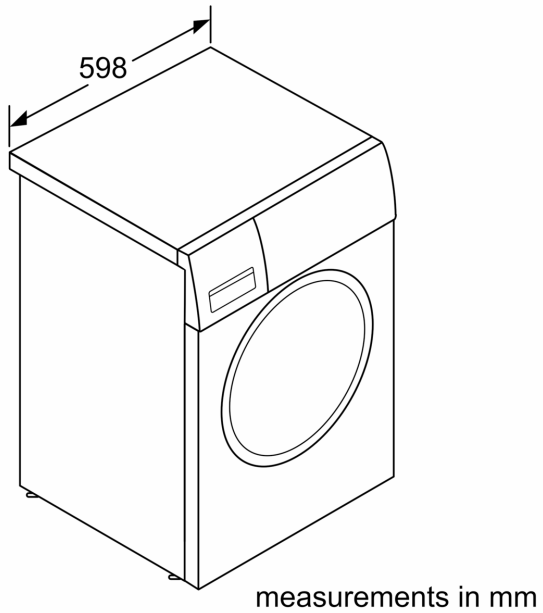

Built-in / Free-standing:	Free-standing
Door hinge:	Left
Color / Material body:	White
Length electrical supply cord:	210.0 cm
Height of the appliance:	848 mm
Dimensions of the product:	848 x 598 x 590 mm
Wheels:	No
Net weight:	73.5 kg
Drum volume:	65 l
Noise level washing:	51 DB dB(A) re 1 pW
Connection rating:	2300 W
Fuse protection:	10 A
Voltage:	220-240 V
Frequency:	50-60 Hz
Energy Star Qualified:	No
Cord included:	Yes
Plug type:	GB plug
Length of supply hose (in):	59.05 "
Dimensions of the packed product:	34.27 x 25.70 x 27.23
Net weight:	162.000 lbs
Gross weight:	164.000 lbs
Length of drain hose:	150.00 cm
Length of supply hose:	150.00 cm
Dimensions of the packed product (HxWxD):	870 x 653 x 691 mm
Gross weight:	74.5 kg
Connection rating:	2300 W
Fuse protection:	10 A
Voltage:	220-240 V
Frequency:	50-60 Hz
Water protection system:	Multiple water protection
Maximum spin speed:	1400 rpm
Spin speed options:	Variable
Digital countdown indicator:	Yes
Progress indicator:	LED-display, LED
Energy Efficiency Class (Regulation (EU) 2017/1369):	A
Weighted energy consumption in kWh per 100 washing cycles of eco 40-60 programme (EU 2017/1369):	46 kWh
Maximum capacity in kg (EU 2017/1369):	9.0 kg
The water consumption of the eco programme in liters per cycle (EU 2017/1369):	48 l
Duration of eco 40-60 programme in hours and mins at rated capacity (EU 2017/1369):	3:48 h
Spin-drying efficiency class of eco 40-60 programme (EU 2017/1369):	B
Airborne acoustical noise emission class (EU 2017/1369):	A
Airborne acoustical noise emissions (EU 2017/1369):71 dB(A) re 1 pW

Technical Information

- Slide-under height of 85cm
- Dimensions (H x W): 84.8 cm x 59.8 cm
- Appliance depth: 59.0 cm
- Appliance depth incl. door: 63.6 cm
- Appliance depth with open door: 107.3 cm

¹ Scale of Energy Efficiency Classes from A to G

**Series 6, washing machine,
frontloader fullsize, 9 kg, 1400 rpm
WGG24409GB**

Measurements in mm