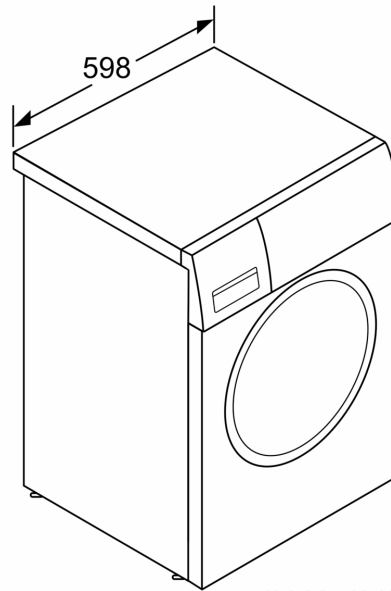

**Series 6, washing machine,
frontloader fullsize, 9 kg, 1400 rpm
WGG2440GB**

Measurements in mm

measurements in mm