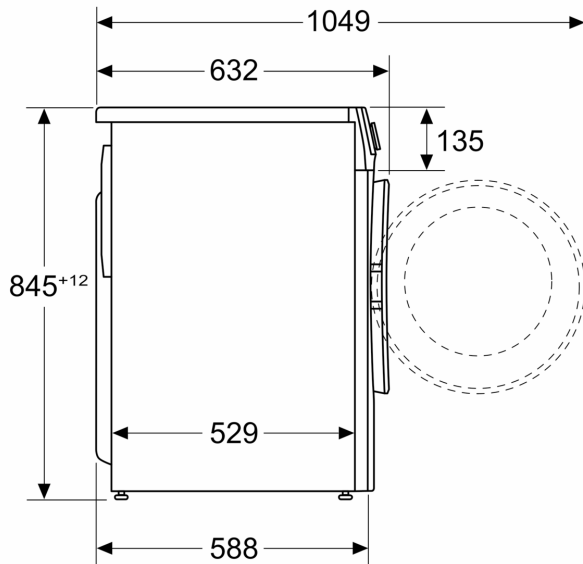

Technical Information

- Slide-under height of 85cm
- Dimensions (H x W): 84.5 cm x 59.8 cm
- Appliance depth: 58.8 cm
- Appliance depth incl. door: 63.2 cm

- Appliance depth with open door: 104.9 cm

¹ Scale of Energy Efficiency Classes from A to G

**Series 6, washing machine,
frontloader fullsize, 9 kg, 1400 rpm
WGG2440GB**

Measurements in mm

measurements in mm