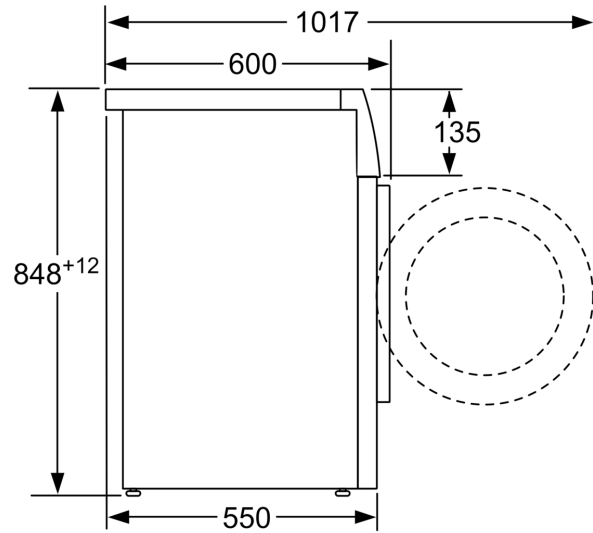

Built-in / Free-standing: Free-standing
 Door hinge: Left
 Color / Material body: White
 Length electrical supply cord: 210.0 cm
 Height of the appliance: 848 mm
 Dimensions of the product: 848 x 598 x 550 mm
 Wheels: No
 Net weight: 69.2 kg
 Drum volume: 55 l
 Door Frame: Alu-Look, white
 Noise level washing: 55 dB(A) re 1 pW
 Connection rating: 2300 W
 Fuse protection: 10 A
 Voltage: 220-240 V
 Frequency: 50 Hz
 Energy Star Qualified: No
 Cord included: Yes
 Plug type: GB plug
 Length of supply hose (in): 59.05 "
 Dimensions of the packed product: 33.85 x 25.19 x 25.19
 Net weight: 153.000 lbs
 Gross weight: 155.000 lbs
 Length of drain hose: 150.00 cm
 Length of supply hose: 150.00 cm
 Dimensions of the packed product (HxWxD): 860 x 640 x 640 mm
 Gross weight: 70.2 kg
 Connection rating: 2300 W
 Fuse protection: 10 A
 Voltage: 220-240 V
 Frequency: 50 Hz
 Water protection system: Multiple water protection
 Maximum spin speed: 1400 rpm
 Spin speed options: Variable
 Digital countdown indicator: Yes
 Progress indicator: LED-display
 Maximum capacity in kg (EU 2017/1369): 8.0 kg

Technical Information

- Slide-under height of 85cm
- Dimensions (H x W x D): 84.8 cm x 59.8 cm x 55.0 cm

** Values are rounded.

**Series 4, washing machine,
frontloader fullsize, 8 kg, 1400 rpm
WAN28280GB**

measurements in mm

measurements in mm