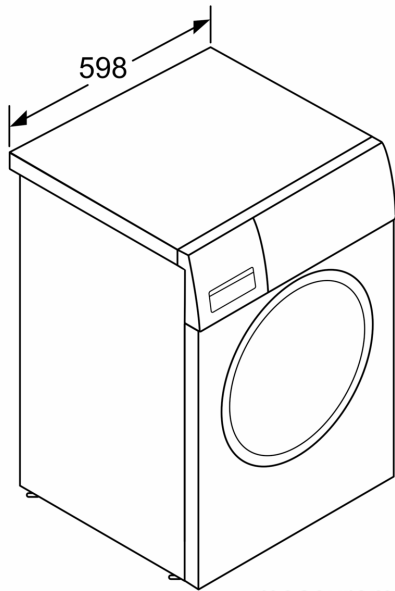

Built-in / Free-standing: Free-standing
 Door hinge: Left
 Color / Material body: White
 Length electrical supply cord: 210.0 cm
 Height of the appliance: 848 mm
 Dimensions of the product: 848 x 598 x 550 mm
 Wheels: No
 Net weight: 69.2 kg
 Drum volume: 55 l
 Door Frame: Alu-Look, white
 Noise level washing: 55 dB(A) re 1 pW
 Connection rating: 2300 W
 Fuse protection: 10 A
 Voltage: 220-240 V
 Frequency: 50 Hz
 Energy Star Qualified: No
 Cord included: Yes
 Plug type: GB plug
 Length of supply hose (in): 59.05 "
 Dimensions of the packed product: 33.85 x 25.19 x 25.19
 Net weight: 153.000 lbs
 Gross weight: 155.000 lbs
 Length of drain hose: 150.00 cm
 Length of supply hose: 150.00 cm
 Dimensions of the packed product (HxWxD): 860 x 640 x 640 mm
 Gross weight: 70.2 kg
 Connection rating: 2300 W
 Fuse protection: 10 A
 Voltage: 220-240 V
 Frequency: 50 Hz
 Water protection system: Multiple water protection
 Maximum spin speed: 1400 rpm
 Spin speed options: Variable
 Digital countdown indicator: Yes
 Progress indicator: LED-display
 Maximum capacity in kg (EU 2017/1369): 8.0 kg

Technical Information

- Slide-under height of 85cm
- Dimensions (H x W x D): 84.8 cm x 59.8 cm x 55.0 cm

** Values are rounded.

**Series 4, washing machine,
frontloader fullsize, 8 kg, 1400 rpm
WAN28280GB**