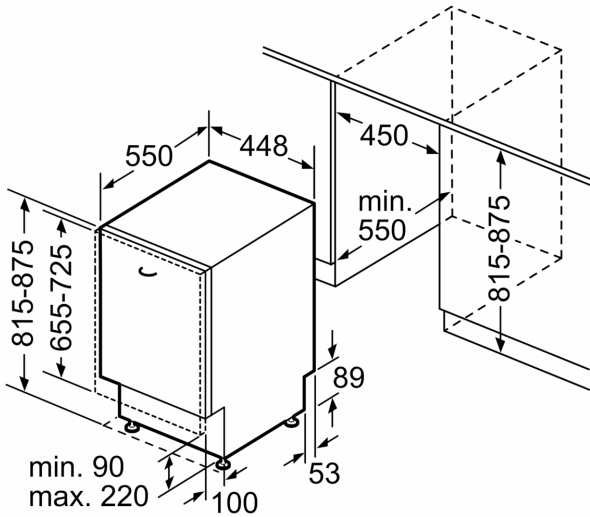

BOSCH - Header 7

- Product dimensions (HxWxD): 81.5 x 44.8 x 55 cm

BOSCH - Header 8

* Please find warranty terms under [please insert here the local URL (internet address, e.g. <https://www.bosch-home.com/> but with the

**Series 4, fully-integrated dishwasher,
45 cm
SPV4EKX20E**

measurements in mm

measurements in mm

⏏ socket
() values with extension kit