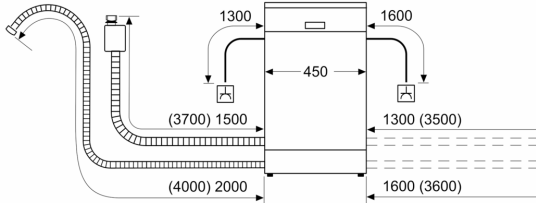

Energy Efficiency Class (Regulation (EU) 2017/1369): C
Energy Consumption for 100 cycles Eco Programme: 59 kWh
Maximum number of place settings: 10
The water consumption of the eco programme in liters per cycle:	8.9 l
Programme duration: 3:15 h
Airborne acoustical noise emissions :44 dB(A) re 1 pW
Airborne acoustical noise emission class:B
Cleaning performance:A
Water consumption:8.9 l
Total annual water consumption 220 days: 1958 l
Built-in / Free-standing: Free-standing
Removable top: Yes
Door panel options: Not possible
Height of removable worktop: 30 mm
Height of the appliance: 845 mm
Adjustable feet: Yes - all
Maximum adjustability feet: 20 mm
Adjustable plinth: No
Net weight:41.6 kg
Gross weight: 43.0 kg
Connection rating: 2400 W
Fuse protection:10 A
Voltage:220-240 V
Frequency: 50; 60 Hz
Length electrical supply cord: 175.0 cm
Plug type: Gardy plug w/ earthing
Length inlet hose: 165 cm
Length outlet hose: 205 cm
Hidden heating element: Yes
Water protection system description: Triple water protection 24h
Child safety devices: Electr. lock panel
Water softener:Yes
Top basket type: R3 45 cm
Adjustable upper basket:Rackmatic 3-stage
Bottom basket type:R3 45 cm
3rd Rack: VarioDrawer
Optional accessories:	SGZ1010, SGZ3003, SGZ4CB00, SMZ1051EU, SMZ5000, SMZ5300, SPZ5100
Included accessories 2:no
Number of place settings: 10
Color / Material panel: Stainless steel colour, lacqu.
Color / Material body:silver inox
Color / Material top:Stainless steel colour, lacqu.
Dimensions of the product (HxWxD):845 x 450 x 600 mm
Dimensions of the packed product (HxWxD): 890 x 510 x 670 mm

**Series 4, free-standing dishwasher,
45 cm, silver inox
SPS4EMI24E**

measurements in mm

⚡ socket
() values with extension kit