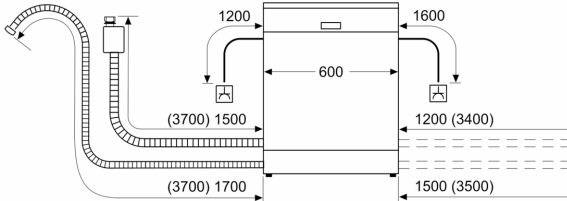

Energy Efficiency Class (Regulation (EU) 2017/1369): D
 Energy Consumption for 100 cycles Eco Programme: 85 kWh
 Maximum number of place settings: 14
 The water consumption of the eco programme in liters per cycle: 9.0 l
 Programme duration: 4:30 h
 Airborne acoustical noise emissions :46 dB(A) re 1 pW
 Airborne acoustical noise emission class:C
 Cleaning performance:A
 Water consumption:9.0 l
 Total annual water consumption 220 days: 1980 l
 Built-in / Free-standing: Built-in
 Removable top: No
 Door panel options: Not possible
 Height of removable worktop: 0 mm
 Height of the appliance: 815 mm
 Adjustable feet: Yes - all from front
 Maximum adjustability feet: 60 mm
 Adjustable plinth: Both horizontal and vertical
 Net weight: 34.5 kg
 Gross weight: 36.6 kg
 Connection rating: 2400 W
 Fuse protection: 10 A
 Voltage: 220-240 V
 Frequency: 50; 60 Hz
 Length electrical supply cord: 175.0 cm
 Plug type: Gardy plug w/ earthing
 Length inlet hose: 165 cm
 Length outlet hose: 190 cm
 Hidden heating element: Yes
 Water protection system description: Triple water protection 24h
 Child safety devices: No
 Water softener: Yes
 Top basket type: low
 Adjustable upper basket: Rackmatic 3-stage
 Bottom basket type: low
 3rd Rack: 3rd Rack 1.0
 Optional accessories: SGZ0BI02, SGZ1010, SGZ8BI00, SMZ1051EU, SMZ2014, SMZ2056, SMZ5000, SMZ5003, SMZ5100, SMZ5300
 Included accessories 2: Vapor barrier plate
 Number of place settings: 14
 Dimensions of the product (HxWxD): 815 x 598 x 550 mm
 Dimensions of the packed product (HxWxD): 880 x 660 x 670 mm

**Series 4, fully-integrated dishwasher,
60 cm
SMV4HVX03E**

measurements in mm

⏏ socket
() values with extension kit

measurements in mm