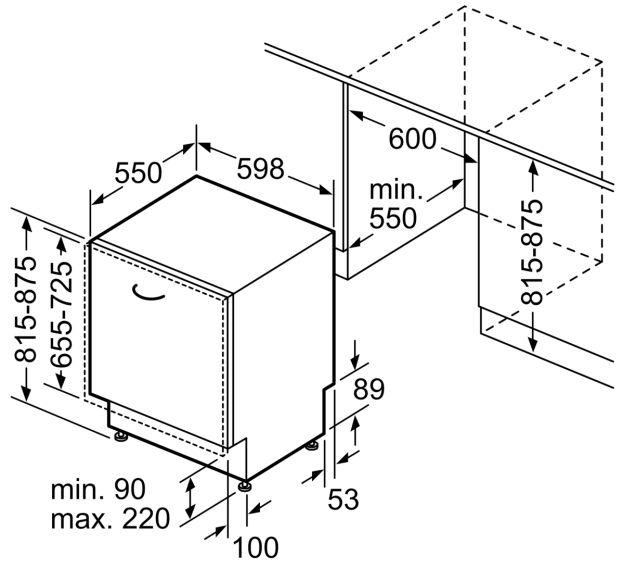

Energy Efficiency Class (Regulation (EU) 2017/1369): D
 Energy Consumption for 100 cycles Eco Programme: 85 kWh
 Maximum number of place settings: 14
 The water consumption of the eco programme in liters per cycle: 9.0 l
 Programme duration: 4:30 h
 Airborne acoustical noise emissions :46 dB(A) re 1 pW
 Airborne acoustical noise emission class:C
 Cleaning performance:A
 Water consumption:9.0 l
 Total annual water consumption 220 days: 1980 l
 Built-in / Free-standing: Built-in
 Removable top: No
 Door panel options: Not possible
 Height of removable worktop: 0 mm
 Height of the appliance: 815 mm
 Adjustable feet: Yes - all from front
 Maximum adjustability feet: 60 mm
 Adjustable plinth: Both horizontal and vertical
 Net weight: 34.5 kg
 Gross weight: 36.6 kg
 Connection rating: 2400 W
 Fuse protection: 10 A
 Voltage: 220-240 V
 Frequency: 50; 60 Hz
 Length electrical supply cord: 175.0 cm
 Plug type: Gardy plug w/ earthing
 Length inlet hose: 165 cm
 Length outlet hose: 190 cm
 Hidden heating element: Yes
 Water protection system description: Triple water protection 24h
 Child safety devices: No
 Water softener: Yes
 Top basket type: low
 Adjustable upper basket: Rackmatic 3-stage
 Bottom basket type: low
 3rd Rack: 3rd Rack 1.0
 Optional accessories: SGZ0BI02, SGZ1010, SGZ8BI00, SMZ1051EU, SMZ2014, SMZ2056, SMZ5000, SMZ5003, SMZ5100, SMZ5300
 Included accessories 2: Vapor barrier plate
 Number of place settings: 14
 Dimensions of the product (HxWxD): 815 x 598 x 550 mm
 Dimensions of the packed product (HxWxD): 880 x 660 x 670 mm

**Series 4, fully-integrated dishwasher,
60 cm
SMV4HVX03E**

measurements in mm

⏏ socket
() values with extension kit

measurements in mm