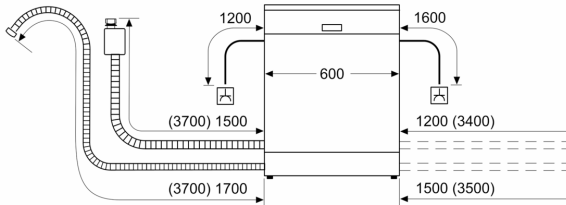

- Vario basket system
- Height adjustable top basket
- Low friction wheels on bottom basket
- Rack Stopper to prevent derailing of bottom basket
- 2 foldable plate racks in bottom basket
- Cutlery rack in top basket
- Cutlery basket in bottom basket
- 2 cup shelves in top basket

BOSCH - Header 5

- Home Connect enabled via WLAN
- Panel legend: Plain text (english)
- Remaining programme time indicator (min)
- Electronic delay timer: 1-24 hours

BOSCH - Header 6

- AquaStop: Bosch warranty in case of water damage – for the lifetime of the appliance.*
- Childproof control lock
- Glass protection technology

BOSCH - Header 7

BOSCH - Header 8

- Product dimensions (HxWxD): 84.5 x 60 x 60 cm

**Series 2, free-standing dishwasher,
60 cm, White
SMS2HTW02E**

measurements in mm

⚡ socket
() values with extension kit