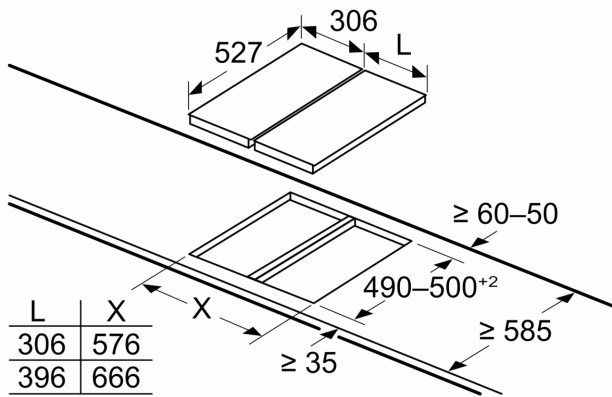

**Series 8, Domino Gas hob, 30 cm, ,
PRB3A6B70**

Measurements in mm

If two or more elements are installed right next to one another, one or several installation kits are required (2 elements 1 installation kit, 3 elements 2 installation kits, etc.)

Measurements in mm