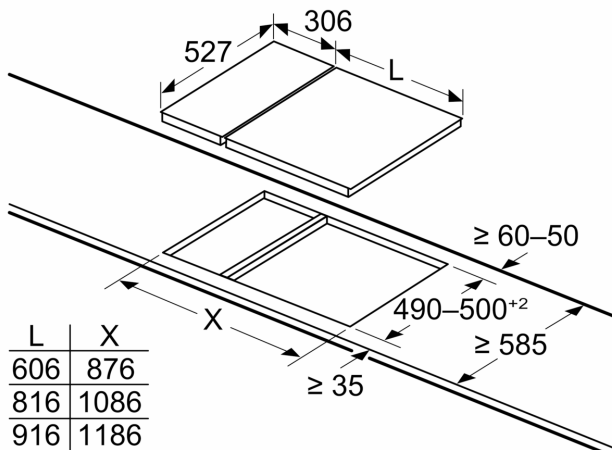

**Series 8, Domino Gas hob, 30 cm, ,
PRB3A6B70**

Measurements in mm

If two or more elements are installed right next to one another, one or several installation kits are required (2 elements 1 installation kit, 3 elements 2 installation kits, etc.)

Measurements in mm

When installing two Domino units right next to a hob, two assembly kits (HEZ394301) are required

Measurements in mm

When installing two Domino units right next to a hob, two assembly kits (HEZ394301) are required