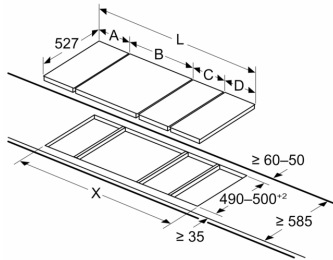

Measurements in mm

When installing two Domino units right next to a hob, two assembly kits (HEZ394301) are required

Measurements in mm

When installing two Domino units right next to a hob, two assembly kits (HEZ394301) are required

Measurements in mm

If two or more elements are installed right next to one another, one or several installation kits are required (2 elements 1 installation kit, 3 elements 2 installation kits, etc.)

Measurements in mm
Picture for the table Domino combination possibilities with corresponding devices and cutout dimensions