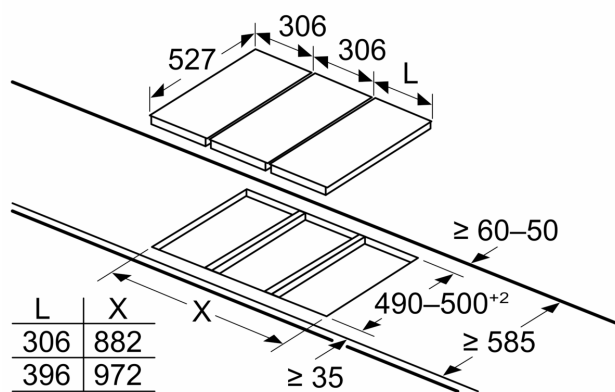

Measurements in mm

When installing two Domino units right next to a hob, two assembly kits (HEZ394301) are required

Measurements in mm

When installing two Domino units right next to a hob, two assembly kits (HEZ394301) are required

Measurements in mm

If two or more elements are installed right next to one another, one or several installation kits are required (2 elements 1 installation kit, 3 elements 2 installation kits, etc.)

Measurements in mm
Picture for the table Domino combination possibilities with corresponding devices and cutout dimensions