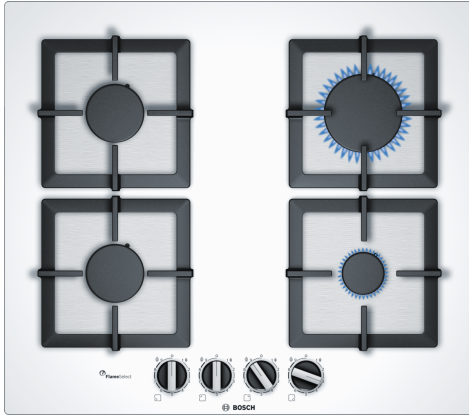

**Series 6, Gas hob, 60 cm, ,
PPP6A2B200**

HEZ298105 Simmer plate
HEZ298114 Small pot support

**The tempered-glass gas hob with
FlameSelect: achieve perfect cooking
results thanks to nine precisely defined
power levels.**

- **FlameSelect:** adjust the gas flame precisely using nine defined levels.
- **Standard and semi-flush built-in option:** choose between flush or slightly raised installation.
- **Single cast-iron pan supports:** for high firmness and easy handling.
- **Biomethane-ready:** your gas hob can also be powered with renewable biomethane gas.
- **Sword knobs:** for an ergonomic control.

Product name/family: .....gas hob w integrated controls
Built-in / Free-standing: ..... Built-in
Energy input: .....Gas
Total number of positions that can be used at the same time: 4
Type of control setting devices: .....sword knobs
Min. required niche size for installation (HxWxD): .....45 x 560-562 x 480-492 mm
Width of the appliance: .....590 mm
Dimensions: ..... 58 x 590 x 520 mm
Dimensions of the packed product (HxWxD): ..... 141 x 651 x 578 mm
Net weight: .....14.1 kg
Gross weight: ..... 15.0 kg
Residual heat indicator: .....No
Location of control panel: ..... Front
Basic surface material: ..... Tempered glass
Color of surface: ..... White
Color of frame: ..... White
Length electrical supply cord: ..... 100.0 cm
Knob Material: .....Plastic
Sealed Burners: .....gas hob ..... No
Type of pan support: ..... Elongated cast iron pan support
Power of heating element (kW): .....1.75 kW
Power of 3rd heating element (kW): ..... 1.75 kW
Power of 5th heating element (kW): ..... 3 kW
Connection rating: ..... 1 W
Gas connection rating: ..... 7500 W
Fuse protection: .....3 A
Voltage: ..... 220-240 V
Frequency: ..... 60; 50 Hz
Energy input: .....Gas
Gas type: ..... Nat gas H/E/(L) 20 (25) mbar
Alternative gas type: .....Liquid gas G30,31 28-30/37mbar
Plug type: ..... Gardy plug w/ earthing
Appliance Dimensions (h x w x d) (in): ..... x x
Dimensions of the packed product: ..... 5.55 x 22.75 x 25.62
Net weight: .....31.000 lbs
Gross weight: ..... 33.000 lbs
Total number of positions that can be used at the same time: 4
Length electrical supply cord: ..... 100.0 cm
Min. required niche size for installation (HxWxD): .....45 x 560-562 x 480-492 mm
Dimensions: ..... 58 x 590 x 520 mm
Dimensions of the packed product (HxWxD): ..... 141 x 651 x 578 mm
Net weight: .....14.1 kg
Gross weight: ..... 15.0 kg