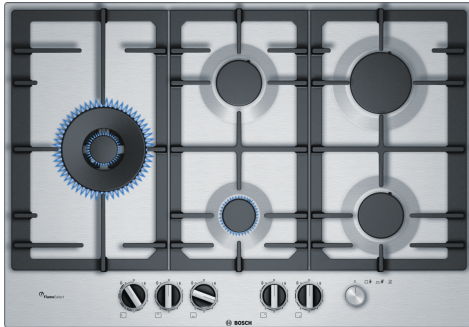

**Series 6, Gas hob, 75 cm, Stainless steel
PCS7A5M90**

- HEZ211310 Simmer cap
- HEZ298105 Simmer plate
- HEZ298107 Wok ring
- HEZ298115 Small pot support

**The stainless-steel gas hob with
FlameSelect: achieve perfect cooking
results thanks to nine precisely defined
power levels.**

- **FlameSelect:** adjust the gas flame precisely using nine defined levels.
- **Mainswitch:** switches off the hob completely at the touch of a button.
- **Dual flame power burner with two heat options, quickly boil water or maintain a precise simmer.**
- **Continuous cast-iron pan support: for high firmness and stability of cookware.**
- **Biomethane-ready: your gas hob can also be powered with renewable biomethane gas.**