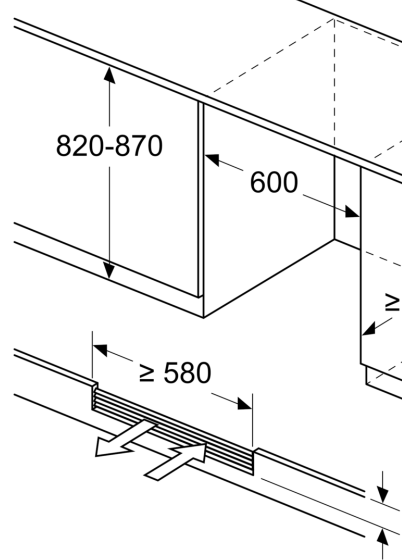

Technical Information

- Door right hinged, reversible

Dimensions

- Niche Dimension (H x W x D): 82.0 cm x 60.0 cm x 56.0 cm
- Dimensions (H x W x D): 81.8 cm x 59.8 cm x 58.1 cm

Country Specific Options

- Based on the results of the standard 24-hour test. Actual consumption depends on usage/position of the appliance.

**Series 6, Wine cooler with glass
door, 82 x 60 cm
KUW21AHG0**

Measurements in mm

measurements in mm

measurements in mm