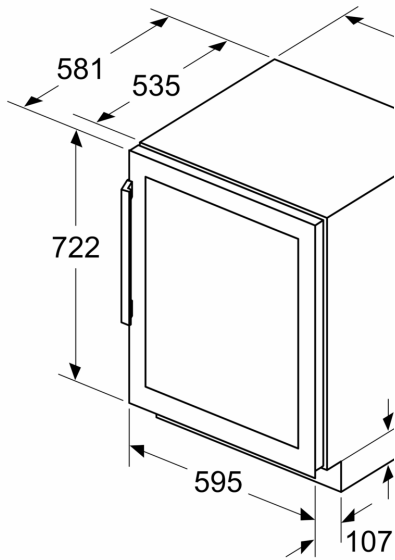

Technical Information

- Door right hinged, reversible

Dimensions

- Niche Dimension (H x W x D): 82.0 cm x 60.0 cm x 56.0 cm
- Dimensions (H x W x D): 81.8 cm x 59.8 cm x 58.1 cm

Country Specific Options

- Based on the results of the standard 24-hour test. Actual consumption depends on usage/position of the appliance.

**Series 6, Wine cooler with glass
door, 82 x 60 cm
KUW21AHG0**

Measurements in mm

measurements in mm

measurements in mm