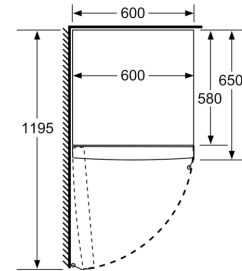

Series 4, free-standing fridge, 161 x 60 cm, White KSV29VWEP

	a	b	c	d	e	f
KSW36, GSD36	187					
KSV36, KSF36, GSN36, GSV36	186					
KSV33, GSN33, GSV33	176	60	65	58	60	119.5
KSV29, GSN29, GSV29	161					
GSV24	146					
GSN51	161					
GSN54	176	70	78	70	70	142
GSN58	191					

- a Height
- b Width
- c Depth with closed door w/o handle and w/o distance part
- d Depth of cabinet w/o distance part
- e Width with open door w/o handle
- f Depth with open door w/o handle w/o distance part

measurements in cm

measurements in mm