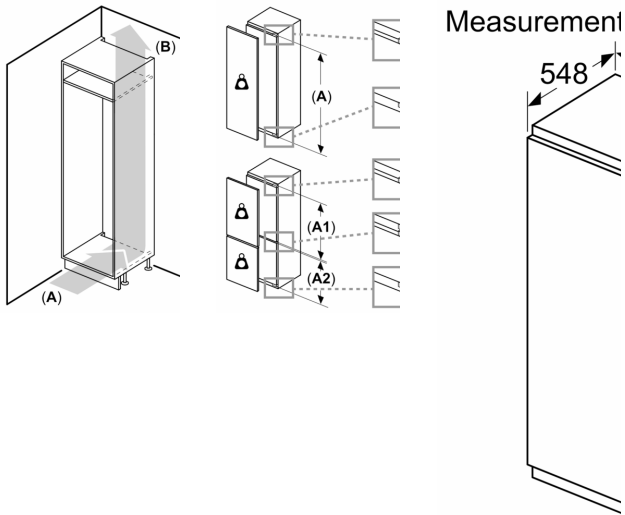

**Series 4, built-in fridge, 177.5 x 56 cm, flat hinge
KIR81VFE0**

Air outlet
min. 200 cm²

Ventilation
space
in the base
min. 200 cm²

measurement
Recommend