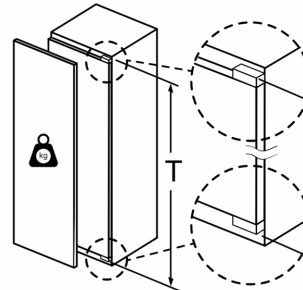

Dimensions

- Dimensions (H x W x D): 177.2 cm x 55.8 cm x 54.5 cm
- Niche Dimension (H x W x D): 177.5 cm x 56.0 cm x 55.0 cm

Technical Information

- Door right hinged, reversible
- Connected load: 90 W
- Nominal voltage: 220 - 240 V

Environment and Safety

Installation

General Information

**Series 6, built-in fridge, 177.5 x 56 cm, flat hinge
KIR81AF30**

Maximal permissible weight of the unit fronts

Fitted kitchen unit doors that exceed the permissible weight may cause damage and result in functional impairment of the hinges.

T: Includes height of appliance door Hinges in mm:	undamped hinge, Door in kg:	damped hinge, Door in kg:
1500-1750	22	22

measurements in mm
Recommended gap dimensions for flat hinges

	F	R	X
16-19	0-3	2.5	
	20	0-1	3
21	2-3	2.5	
	0-1	3	
22	2-3	2.5	
	0	4	
	1	3.5	
	2-3	3	

The gap dimensions recommended in the table must be adhered to in order to ensure that appliance doors do not collide with anything when they are opened, and to avoid causing damage to kitchen units.