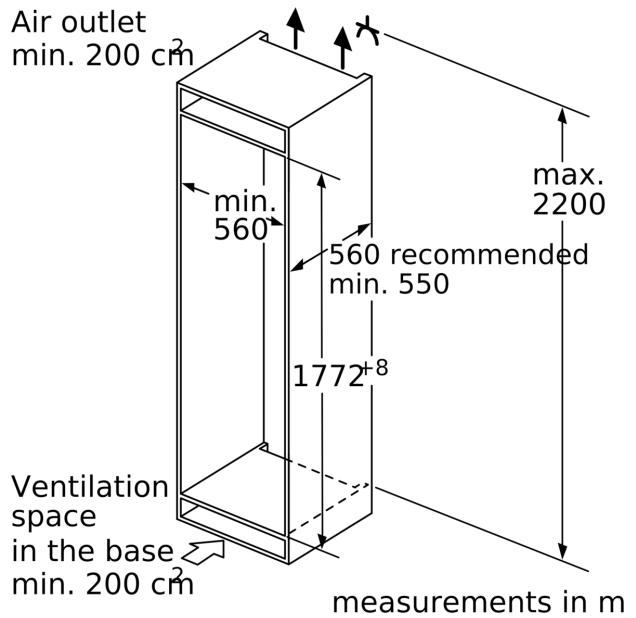

Dimensions

- Dimensions (H x W x D): 177.2 cm x 55.8 cm x 54.5 cm
- Niche Dimension (H x W x D): 177.5 cm x 56.0 cm x 55.0 cm

Technical Information

- Door right hinged, reversible
- Connected load: 90 W
- Nominal voltage: 220 - 240 V

- Easy access shelf - easy access and everything in sight
- touch control - enduring elegance - perfectly under control!

Country Specific Options

- Based on the results of the standard 24-hour test. Actual consumption depends on usage/position of the appliance.
- Gross capacity 321 l
- Gross capacity cooling 321 l

Environment and Safety

Installation

General Information

**Series 6, built-in fridge, 177.5 x 56 cm, flat hinge
KIR81AF30**

Maximal permissible weight of the unit fronts

Fitted kitchen unit doors that exceed the permissible weight may cause damage and result in functional impairment of the hinges.

The gap dimensions recommended in the table must be adhered to in order to ensure that appliance doors do not collide with anything when they are opened, and to avoid causing damage to kitchen units.