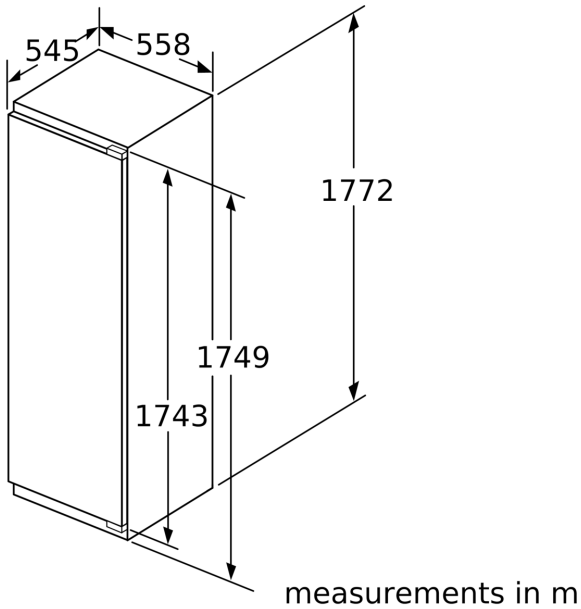

Dimensions

- Dimensions (H x W x D): 177.2 cm x 55.8 cm x 54.5 cm
- Niche Dimension (H x W x D): 177.5 cm x 56.0 cm x 55.0 cm

Technical Information

- Door right hinged, reversible
- Connected load: 90 W
- Nominal voltage: 220 - 240 V

- Easy access shelf - easy access and everything in sight
- touch control - enduring elegance - perfectly under control!

Country Specific Options

- Based on the results of the standard 24-hour test. Actual consumption depends on usage/position of the appliance.
- Gross capacity 321 l
- Gross capacity cooling 321 l

Environment and Safety

Installation

General Information

**Series 6, built-in fridge, 177.5 x 56 cm, flat hinge
KIR81AF30**

Maximal permissible weight of the unit fronts

Fitted kitchen unit doors that exceed the permissible weight may cause damage and result in functional impairment of the hinges.

T: Includes height of appliance door Hinges in mm:	undamped hinge, Door in kg:	damped hinge, Door in kg:
1500-1750	22	22

measurements in mm
Recommended gap dimensions for flat hinges

	F	R	X
16-19	0-3	2.5	
	20	0-1	3
21	2-3	2.5	
	0-1	3	
22	2-3	2.5	
	0	4	
	1	3.5	
	2-3	3	