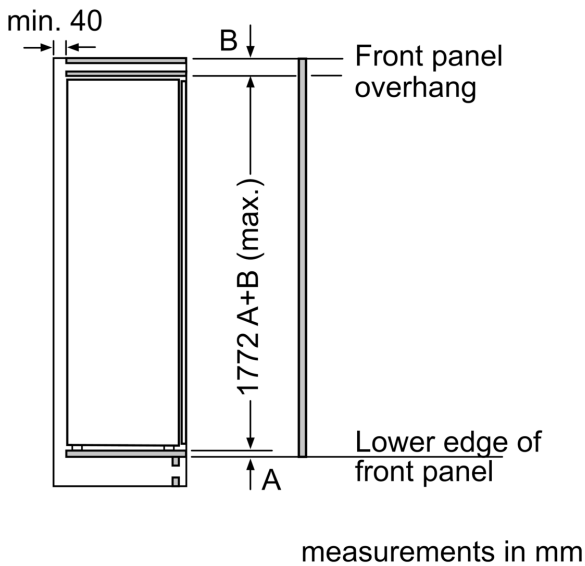

**Series 6, built-in fridge, 177.5 x 56 cm, flat hinge
KIR81AF30**