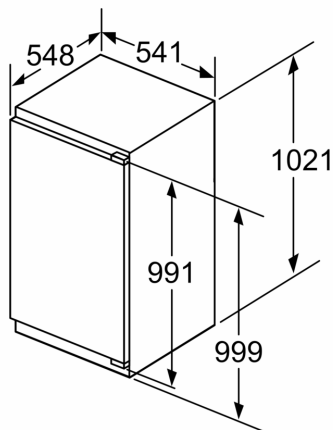

#### Dimensions

- Dimensions ( H x W x D): 102.1 cm x 54.1 cm x 54.8 cm
- Niche Dimension (H x W x D): 102.5 cm x 56.0 cm x 55.0 cm

#### General Information

**Series 4, built-in fridge, 102.5 x 56 cm, flat hinge  
KIR31VFE0**

**Measurements in mm**

measurements in mm

**measurements in mm  
 Recommended gap dimensions for flat hinges**