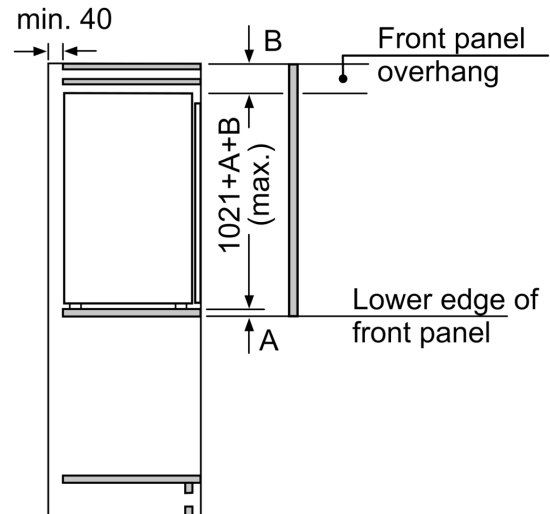

Measurements in mm

measurements in mm