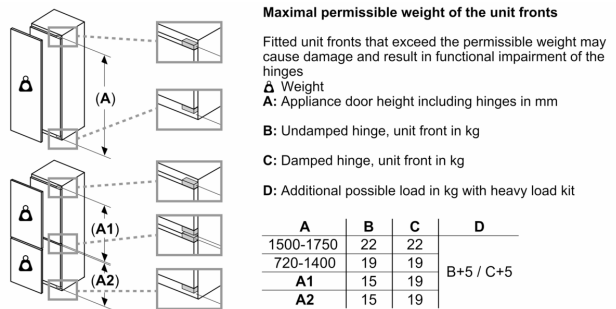

**Series 4, built-in fridge, 102.5 x 56 cm, flat hinge
KIR31VFE0**