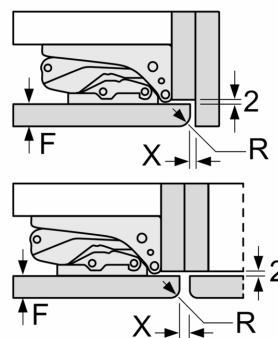

#### Dimensions

- Dimensions ( H x W x D): 102.1 cm x 54.1 cm x 54.8 cm
- Niche Dimension (H x W x D): 102.5 cm x 56.0 cm x 55.0 cm

#### General Information

**Series 4, built-in fridge, 102.5 x 56 cm, flat hinge  
KIR31VFE0**

**Measurements in mm**

measurements in mm

**measurements in mm  
 Recommended gap dimensions for flat hinges**

F	R	X
16-19	0-3	2.5
20	0-1	3
	2-3	2.5
21	0-1	3
	2-3	2.5
22	0	4
	1	3.5
	2-3	3

The gap dimensions recommended in the table must be adhered to in order to ensure that appliance doors do not collide with anything when they are opened, and to avoid causing damage to kitchen units.