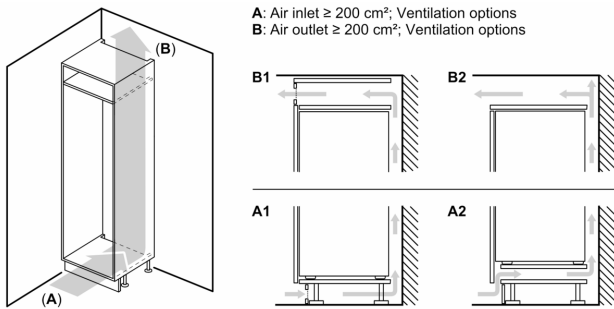

**Series 4, built-in fridge, 102.5 x 56 cm, flat hinge
KIR31VFE0**