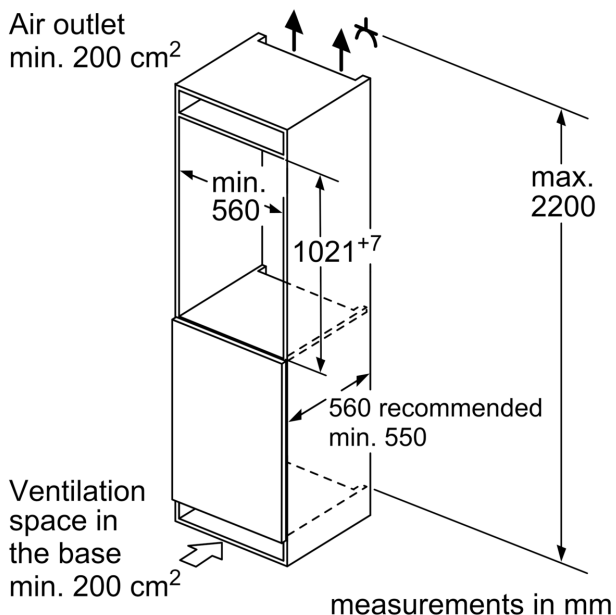

#### Dimensions

- Dimensions ( H x W x D): 102.1 cm x 54.1 cm x 54.8 cm
- Niche Dimension (H x W x D): 102.5 cm x 56.0 cm x 55.0 cm

#### General Information

**Series 4, built-in fridge, 102.5 x 56 cm, flat hinge  
KIR31VFE0**

**Measurements in mm**

measurements in mm

**measurements in mm  
 Recommended gap dimensions for flat hinges**

F	R	X
16-19	0-3	2.5
20	0-1	3
	2-3	2.5
21	0-1	3
	2-3	2.5
22	0	4
	1	3.5
	2-3	3

The gap dimensions recommended in the table must be adhered to in order to ensure that appliance doors do not collide with anything when they are opened, and to avoid causing damage to kitchen units.