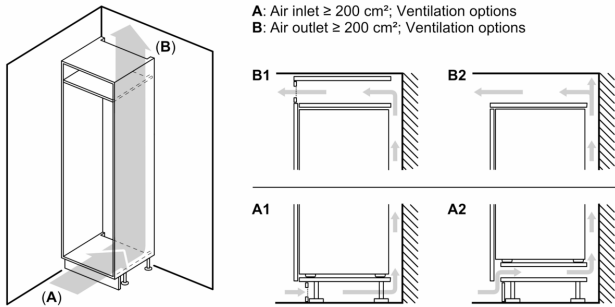

Freezer Section

- 1 hinged freezer compartment
- Ice compartment suited for Pizzas

Dimensions

- Dimensions (H x W x D): 177.2 cm x 55.8 cm x 54.5 cm
- Niche Dimension (H x W x D): 177.5 cm x 56.0 cm x 55.0 cm

Technical Information

- Door right hinged, reversible
- Connected load: 90 W
- Nominal voltage: 220 - 240 V

Accessories

- egg tray
- ice cube tray
- bottle holder

Country Specific Options

- Based on the results of the standard 24-hour test. Actual consumption depends on usage/position of the appliance.

Environment and Safety

Installation

General Information

Series 6, built-in fridge with freezer section, 177.5 x 56 cm, flat hinge KIL82AFF0

Maximal permissible weight of the unit fronts

Fitted kitchen unit doors that exceed the permissible weight may cause damage and result in functional impairment of the hinges.