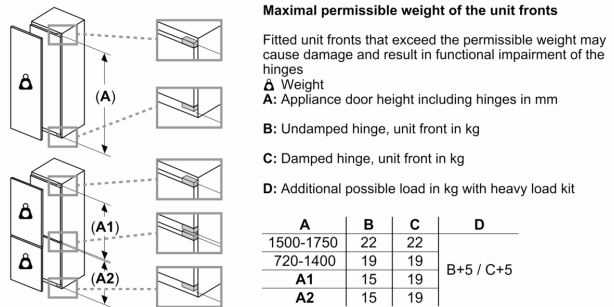

Freezer Section

- 1 hinged freezer compartment
- Ice compartment suited for Pizzas

Dimensions

- Dimensions (H x W x D): 177.2 cm x 55.8 cm x 54.5 cm
- Niche Dimension (H x W x D): 177.5 cm x 56.0 cm x 55.0 cm

Technical Information

- Door right hinged, reversible
- Connected load: 90 W
- Nominal voltage: 220 - 240 V

Accessories

- egg tray
- ice cube tray
- bottle holder

Country Specific Options

- Based on the results of the standard 24-hour test. Actual consumption depends on usage/position of the appliance.

Environment and Safety

Installation

General Information

Series 6, built-in fridge with freezer section, 177.5 x 56 cm, flat hinge KIL82AFF0

Maximal permissible weight of the unit fronts

Fitted kitchen unit doors that exceed the permissible weight may cause damage and result in functional impairment of the hinges.