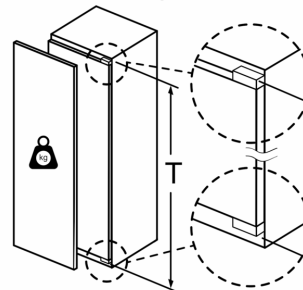

Freezer Section

- 1 hinged freezer compartment
- Ice compartment suited for Pizzas

Dimensions

- Dimensions (H x W x D): 177.2 cm x 55.8 cm x 54.5 cm
- Niche Dimension (H x W x D): 177.5 cm x 56.0 cm x 55.0 cm

Environment and Safety

Installation

General Information

Series 6, built-in fridge with freezer section, 177.5 x 56 cm, flat hinge KIL82AFF0

Maximal permissible weight of the unit fronts

Fitted kitchen unit doors that exceed the permissible weight may cause damage and result in functional impairment of the hinges.

T: Includes height of appliance door Hinges in mm:	undamped hinge, Door in kg:	damped hinge, Door in kg:
1500-1750	22	22

measurements in mm
Recommended gap dimensions for flat hinges

	F	R	X
16-19	0-3	2.5	
	20	0-1	3
21	2-3	2.5	
	0-1	3	
22	2-3	2.5	
	0	4	
	1	3.5	
	2-3	3	

The gap dimensions recommended in the table must be adhered to in order to ensure that appliance doors do not collide with anything when they are opened, and to avoid causing damage to kitchen units.