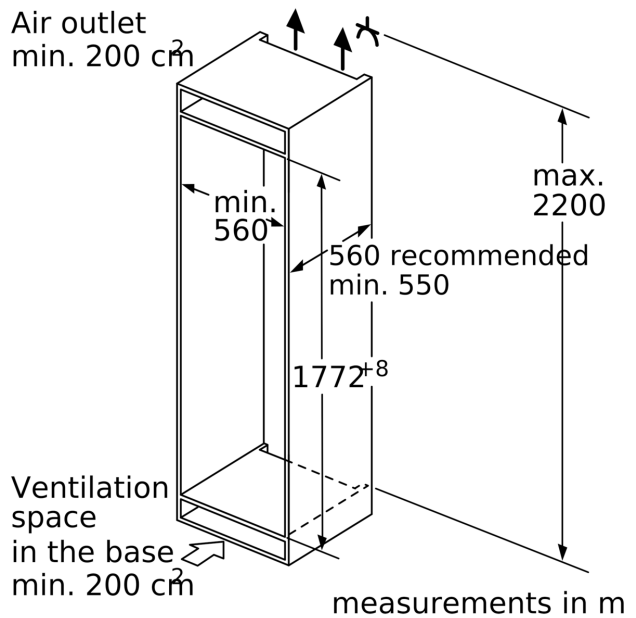

Freezer Section

- 1 hinged freezer compartment
- Ice compartment suited for Pizzas

Dimensions

- Dimensions (H x W x D): 177.2 cm x 55.8 cm x 54.5 cm
- Niche Dimension (H x W x D): 177.5 cm x 56.0 cm x 55.0 cm

Technical Information

- Door right hinged, reversible
- Connected load: 90 W
- Nominal voltage: 220 - 240 V

Accessories

- egg tray
- ice cube tray
- bottle holder

Country Specific Options

- Based on the results of the standard 24-hour test. Actual consumption depends on usage/position of the appliance.

Environment and Safety

Installation

General Information

Series 6, built-in fridge with freezer section, 177.5 x 56 cm, flat hinge KIL82AFF0

Maximal permissible weight of the unit fronts

Fitted kitchen unit doors that exceed the permissible weight may cause damage and result in functional impairment of the hinges.

The gap dimensions recommended in the table must be adhered to in order to ensure that appliance doors do not collide with anything when they are opened, and to avoid causing damage to kitchen units.