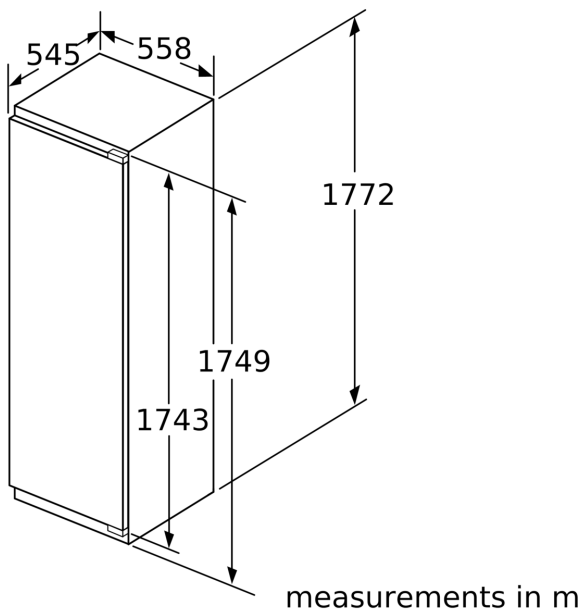

Freezer Section

- 1 hinged freezer compartment
- Ice compartment suited for Pizzas

Dimensions

- Dimensions (H x W x D): 177.2 cm x 55.8 cm x 54.5 cm
- Niche Dimension (H x W x D): 177.5 cm x 56.0 cm x 55.0 cm

Technical Information

- Door right hinged, reversible
- Connected load: 90 W
- Nominal voltage: 220 - 240 V

Accessories

- egg tray
- ice cube tray
- bottle holder

Country Specific Options

- Based on the results of the standard 24-hour test. Actual consumption depends on usage/position of the appliance.

Environment and Safety

Installation

General Information

Series 6, built-in fridge with freezer section, 177.5 x 56 cm, flat hinge KIL82AFF0

Maximal permissible weight of the unit fronts

Fitted kitchen unit doors that exceed the permissible weight may cause damage and result in functional impairment of the hinges.

T: Includes height of appliance door Hinges in mm:	undamped hinge, Door in kg:	damped hinge, Door in kg:
1500-1750	22	22

measurements in mm
Recommended gap dimensions for flat hinges

	F	R	X
16-19	0-3	2.5	
	20	0-1	3
21	2-3	2.5	
	0-1	3	
22	2-3	2.5	
	0	4	
	1	3.5	
	2-3	3	