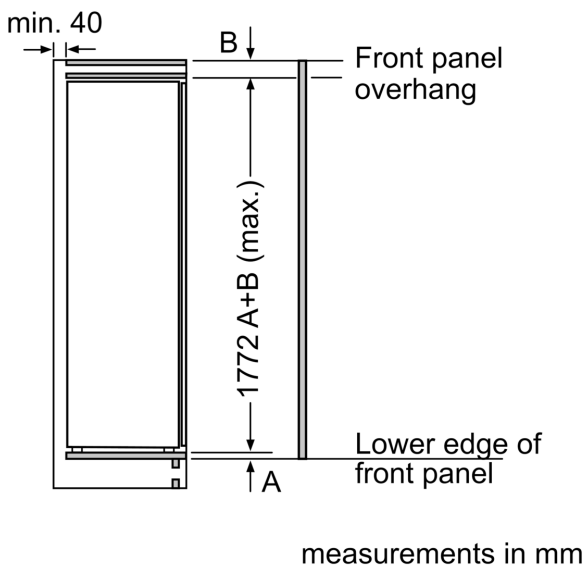

Series 6, built-in fridge with freezer section, 177.5 x 56 cm, flat hinge KIL82AFF0