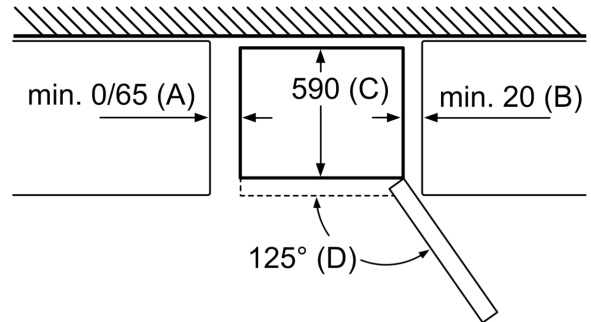

Dimensions

- Dimensions (H x W x D): 203.0 cm x 60.0 cm x 66.0 cm

Technical Information

- Door right hinged, reversible
- Height adjustable front feet
- Connected load: 100 W
- Nominal voltage: 220 - 240 V

Accessories

- egg tray
- ice cube tray

Country Specific Options

- Based on the results of the standard 24-hour test. Actual consumption depends on usage/position of the appliance.
- To achieve the declared energy consumption, the attached distanceholders have to be used. As a result, the appliance depth increases by about 3.5 cm. The appliance used without the distance holder is fully functional, but has a slightly higher energy consumption.

Environment and Safety

Installation

General Information

- Vario Zone - removable glass shelves for extra space
- Super Freezing: Manual/automatic activation
- 5 safety glass shelves of which 3 are height adjustable, 4 x EasyAccess Shelf, extendable
- Freezing possible in all freezer compartments

Specification	
a	Height
b	Width
c	Depth with door closed, without handle
d	Cabinet depth
e	Width with door opened to 90°
f	Depth with door opened
g	Depth with door closed, with handle

measurements in mm