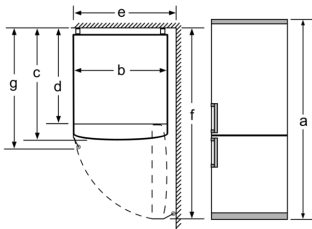

Dimensions

- Dimensions (H x W x D): 203.0 cm x 60.0 cm x 66.0 cm

Technical Information

- Door right hinged, reversible
- Height adjustable front feet
- Connected load: 100 W
- Nominal voltage: 220 - 240 V

Accessories

- egg tray
- ice cube tray

Country Specific Options

- Based on the results of the standard 24-hour test. Actual consumption depends on usage/position of the appliance.
- To achieve the declared energy consumption, the attached distanceholders have to be used. As a result, the appliance depth increases by about 3.5 cm. The appliance used without the distance holder is fully functional, but has a slightly higher energy consumption.

Environment and Safety

Installation

General Information

- Vario Zone - removable glass shelves for extra space
- Super Freezing: Manual/automatic activation
- 5 safety glass shelves of which 3 are height adjustable, 4 x EasyAccess Shelf, extendable
- Freezing possible in all freezer compartments

Specification	
a	Height
b	Width
c	Depth with door closed, without handle
d	Cabinet depth
e	Width with door opened to 90°
f	Depth with door opened
g	Depth with door closed, with handle

measurements in mm